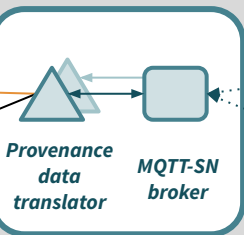

Real-life Application Workflows

Define Experimental Environment

lyr_svc_conf

network_conf

workflow_conf

optimizer_conf

E2Clab

Experiment Manager

LYR & SVC
Manager

Network
Manager

Workflow
Manager

Optimization
Manager

Provenance
Manager

EnOSlib

Large-scale Scientific Testbeds

Provenance Manager

DfAnalyzer

others

ProvLight
Server

MQTT-SN
over
UDP

ProvLight
Client