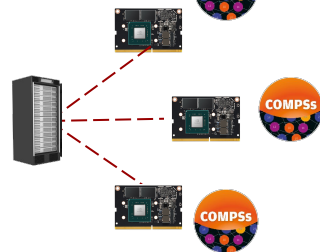

environment

Chameleon

CHI@Edge

COMPSs User-defined Service

quantity: 1

quantity: 3

User-defined Service

COMPSs Master

COMPSs Workers

layers

services

Cloud

COMPSs Master

Edge

COMPSs Workers

-  **Telegraf**
-  **InfluxDB**
-  **Grafana**
-  **COMPSs Monitor**

Monitoring Server

monitoring network

experiment network