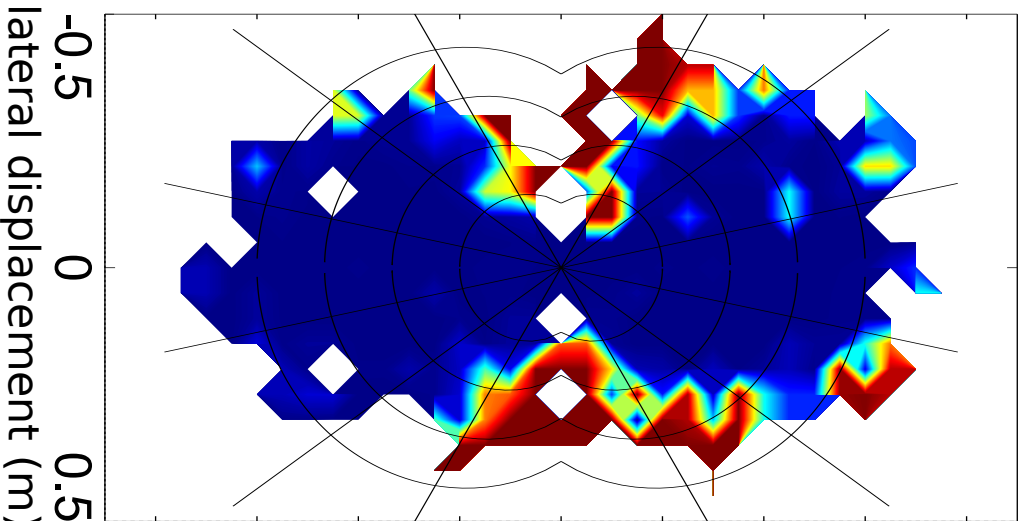

500.000 Evaluations