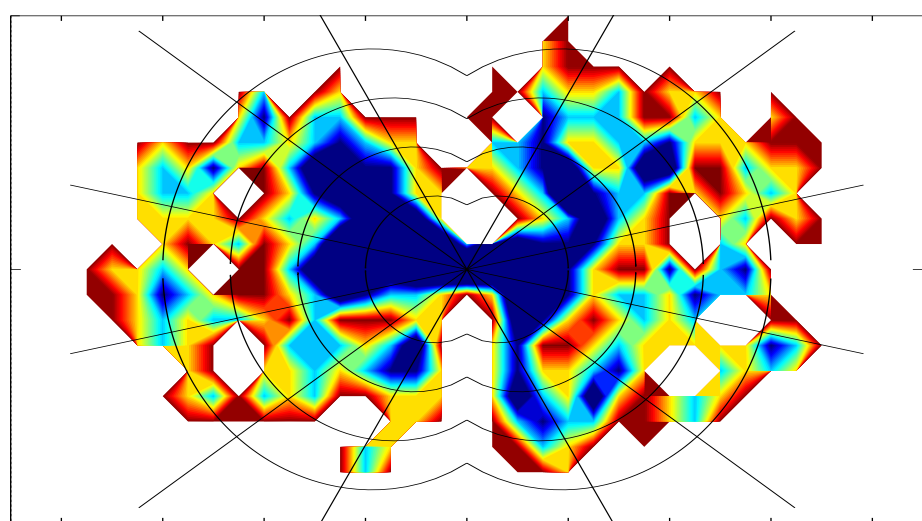

250.000 Evaluations