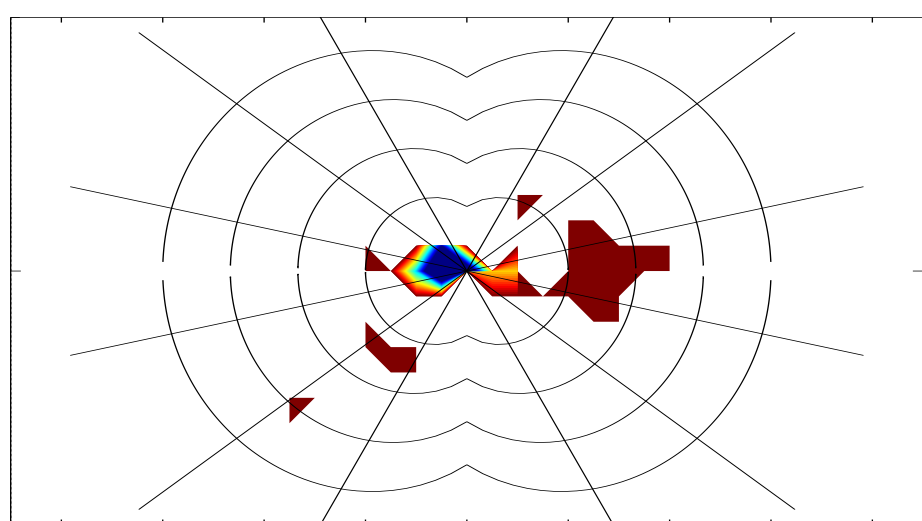

**Orientation error (degree)**

**Density of controller (controller/dm<sup>2</sup>)**

forward displacement (m)

forward displacement (m)

-0.8 -0.6 -0.4 -0.2 0 0.2 0.4 0.6 0.8

-0.8 -0.6 -0.4 -0.2 0 0.2 0.4 0.6 0.8