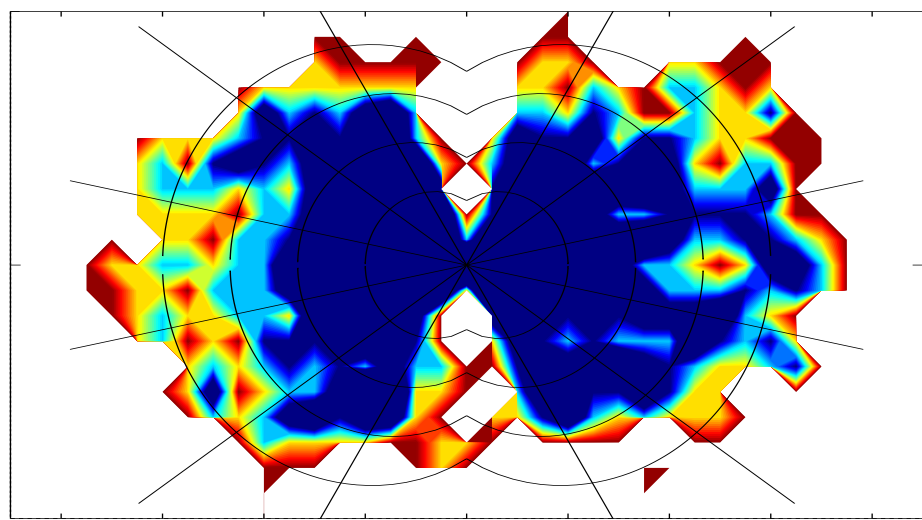

1.000.000 Evaluations