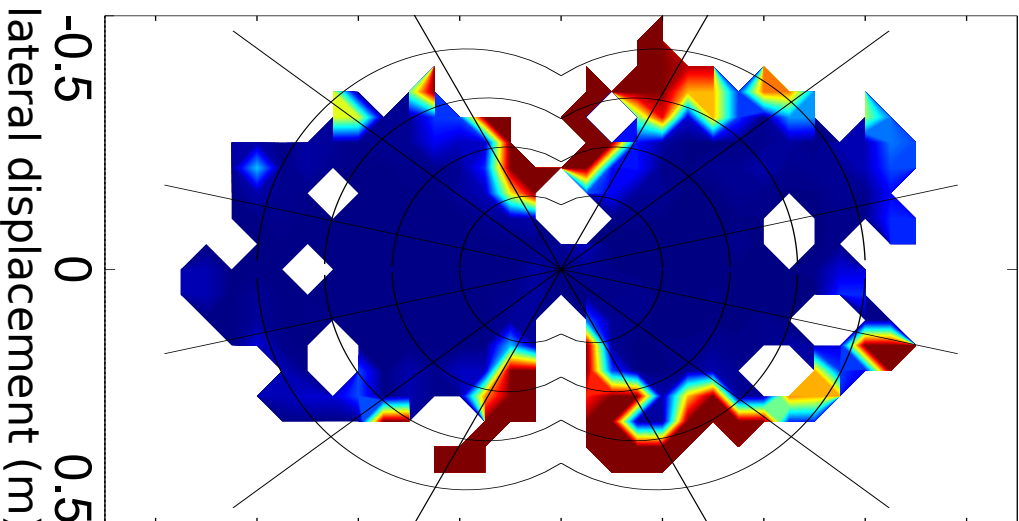

250.000 Evaluations