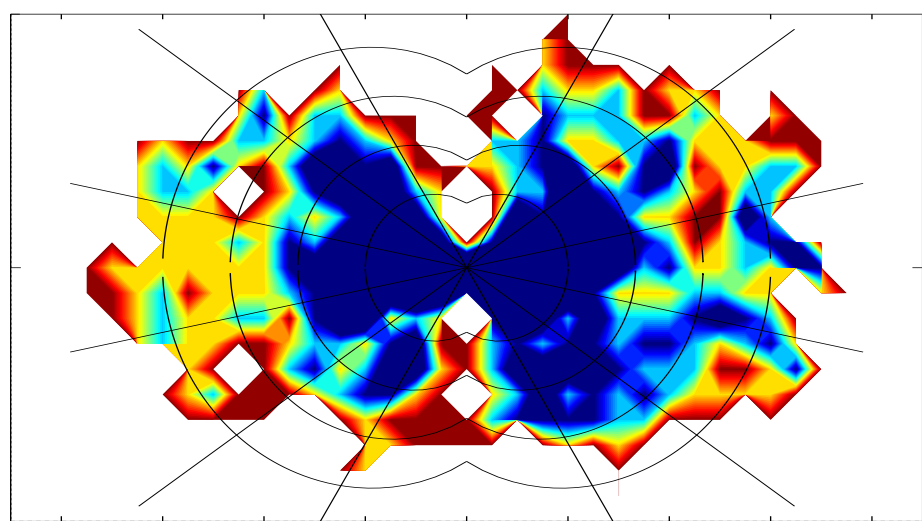

500.000 Evaluations