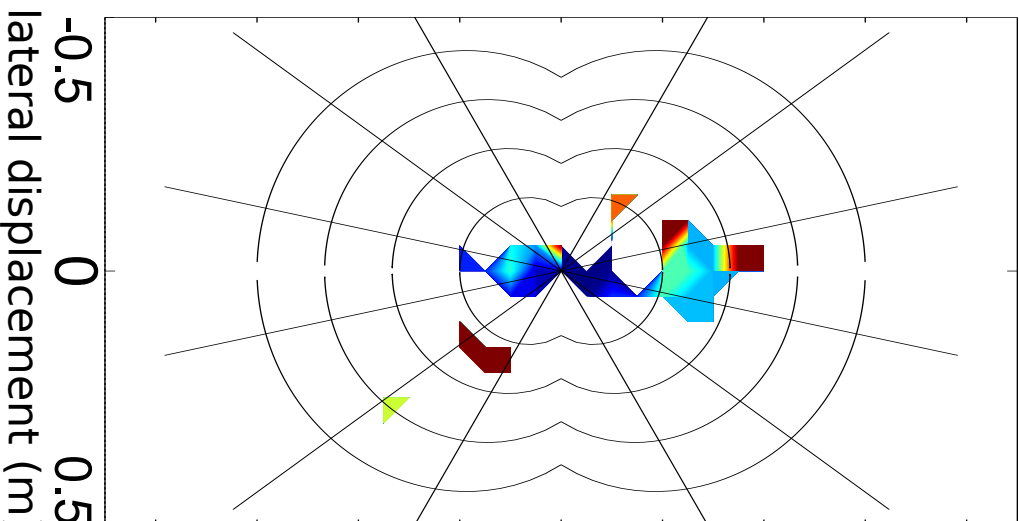

**Orientation error (degree)**

**Density of controller (controller/dm<sup>2</sup>)**

forward displacement (m)

forward displacement (m)

-0.8 -0.6 -0.4 -0.2 0 0.2 0.4 0.6 0.8

-0.8 -0.6 -0.4 -0.2 0 0.2 0.4 0.6 0.8