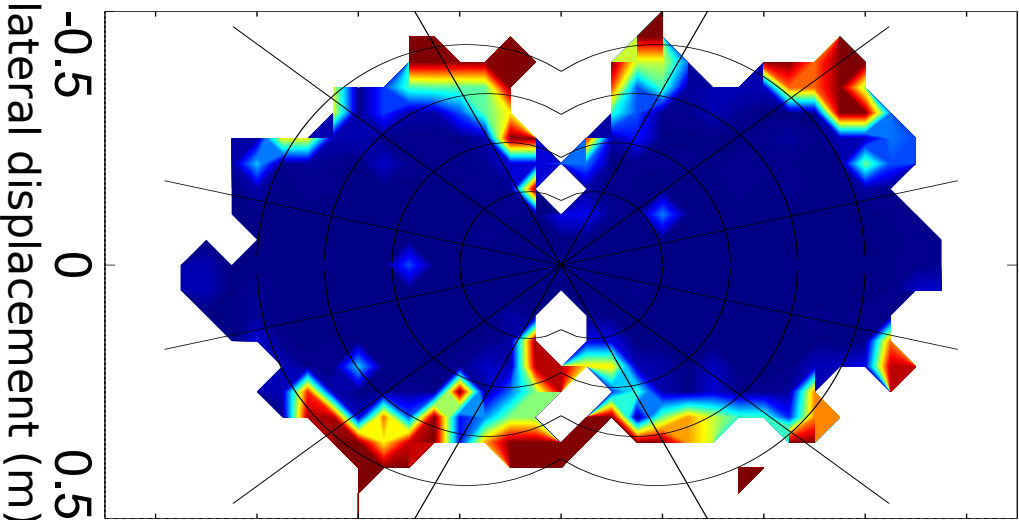

1.000.000 Evaluations