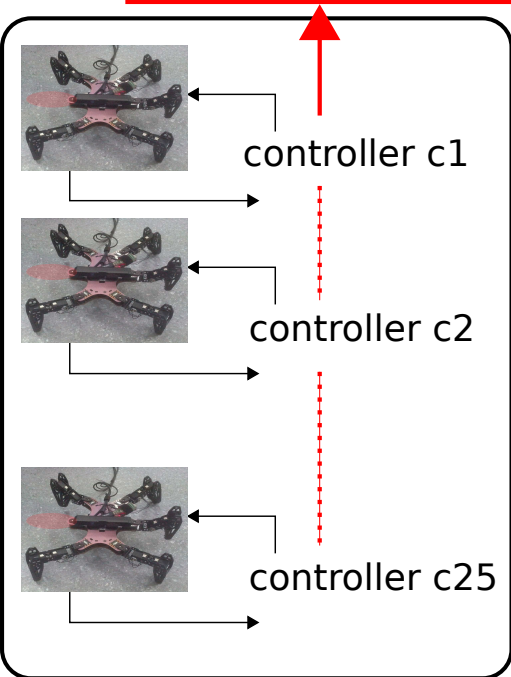

During the run

After the run

25 transfers

1 transfer

best controller of the run = controller with highest real fitness value among the 26 transfers