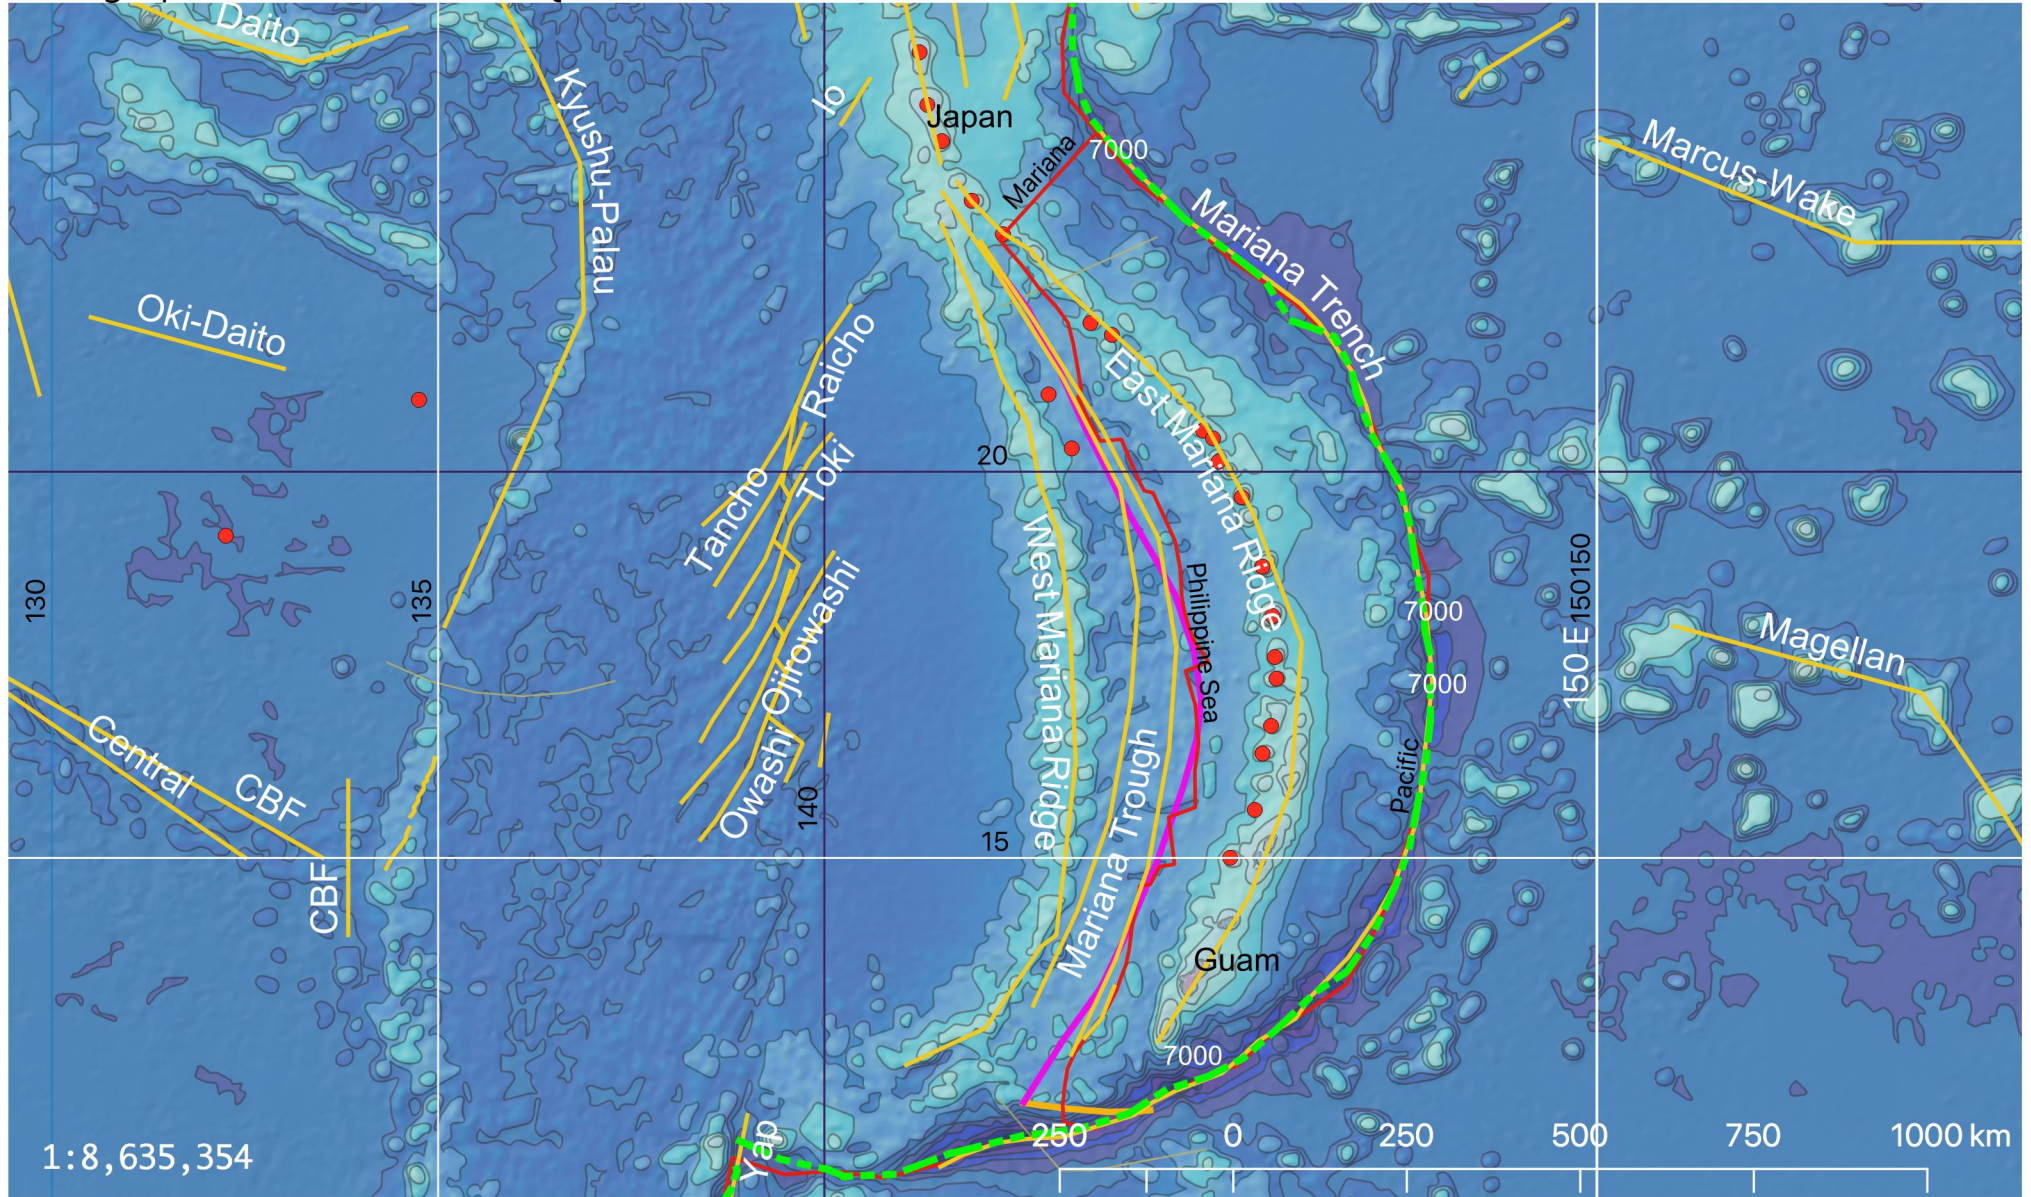

Mariana Trench: enlarged study area  
 Cartographic visualization: Quantum GIS 3.0

Legend

- |             |                    |                  |                 |                 |                 |              |
|-------------|--------------------|------------------|-----------------|-----------------|-----------------|--------------|
| trench      | Transform lines    | bathymetry 10000 | bathymetry_8000 | bathymetry_5000 | bathymetry_2000 | bathymetry_0 |
| Fault lines | Volcanoes hotspots | bathymetry 10000 | bathymetry_7000 | bathymetry_4000 | bathymetry_1000 |              |
| Ridge lines |                    | bathymetry_9000  | bathymetry_6000 | bathymetry_3000 | bathymetry_200  |              |