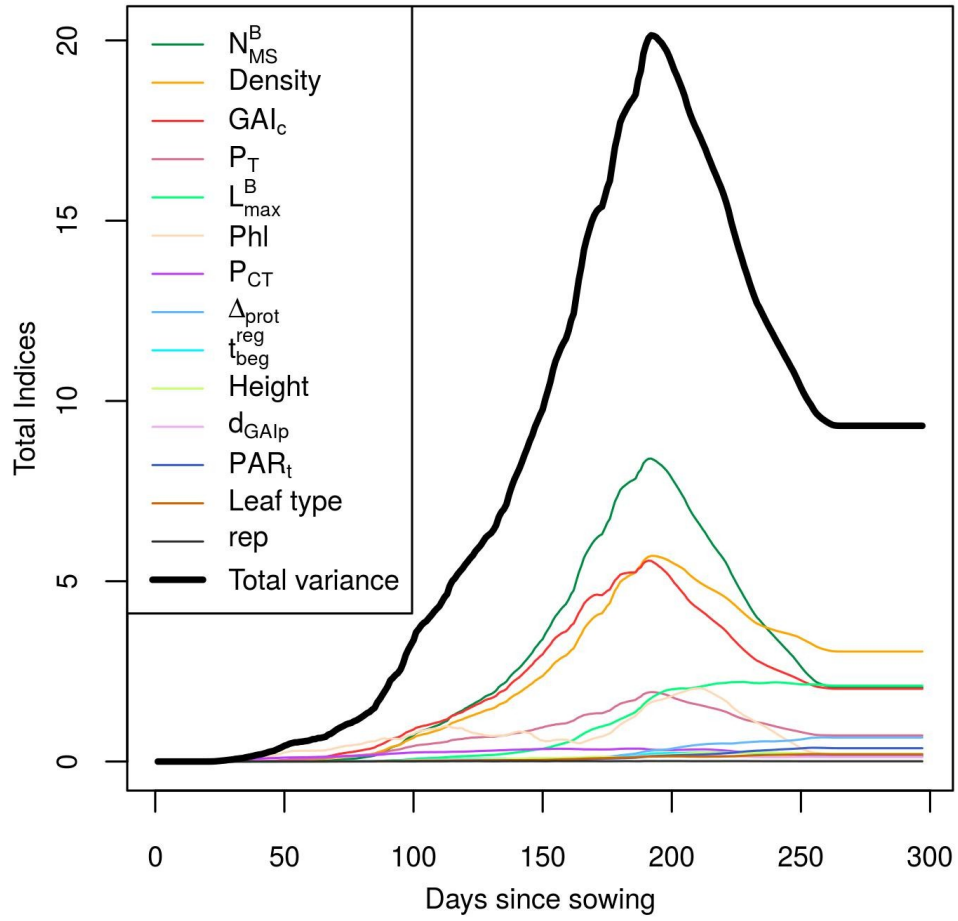

### Tillering dynamics

Total sensitivity indices computed for each date of the tillering dynamics.