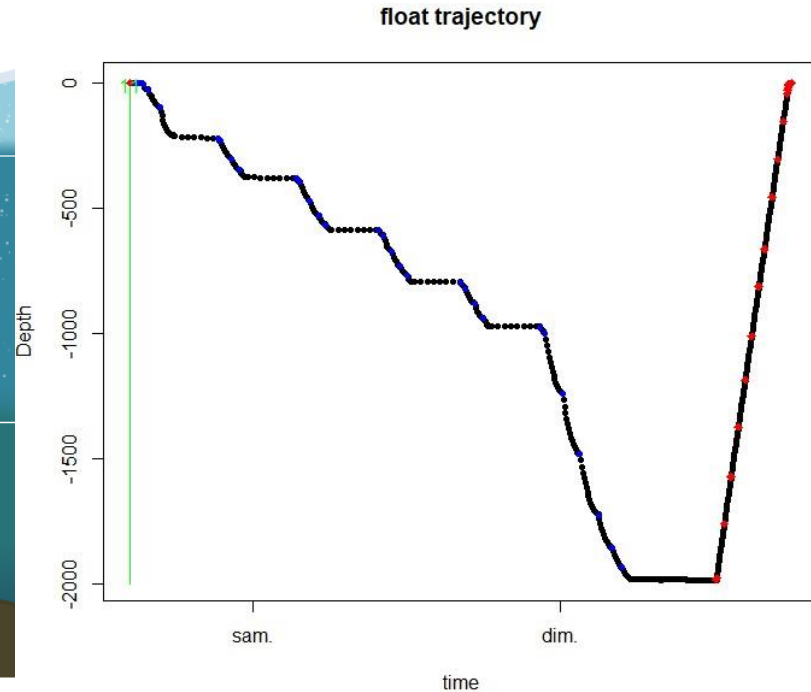

PROVOR CTS5 – PARTICLE SIZE COUNTER

Deployed

- Low power, image based, particle size counter
- 18 size class, 64 to 4100 μm

Next May

- Embedded (AI) taxonomic identification (15–25 classes)
 - Count per class vs depth
 - Volume per class vs depth
 - Mean grey per class vs depth

PROVOR CTS5 – OPTICAL SEDIMENT TRAP

CRover

- Optical transmission
- Transmission of sediment deposition
- Dedicated pump to flush sediment (reset)

PROVOR CTS5 - MULTI-PARKING

True profile realized in the Med sea