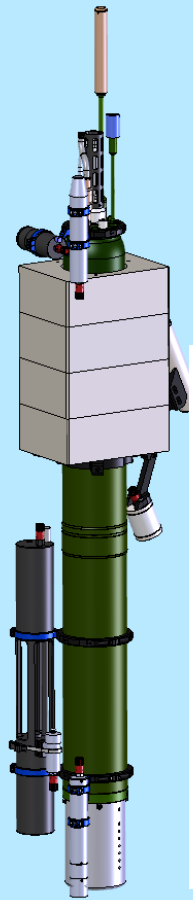

PROVOR BGC CTS5 JUMBO

BGC-Argo meeting – AST23

21 March 2022, Monaco

CTS4
Full BGC

CTS5
SBE41CP + 6 sensors
(Full BGC + UVP)

CTS5 Jumbo
+ 18,5 cm + 60% Energy

- CTS5 vs CTS4 :
 - Last generation electronic
 - New capabilities
 - New sensors
 - Graphical User Interface (GUI)
- Jumbo
 - +60% available energy
 - More room to attach sensor

CTS5 Jumbo

PROVOR CTS5

NEW CAPABILITIES & SENSORS

- Hyperspectral radiometry
- Vision profiler with embedded recognition
- Optical trap
- Multi-Parking

CTS5 Jumbo

PROVOR CTS5 – RADIOMETRY HYPERSPECTRAL

- Deployed : Ed version
- Next May : Ed+Lu

Ramses (Trios)

200 wavelengths, 0.85W, 0.33Hz

PROVOR CTS5 – RADIOMETRY HYPERSPSPECTRAL

- Deployed : Ed version
- Next May : Ed+Lu

MPE
Biospherical

PROVOR CTS5 – PARTICLE SIZE COUNTER

Deployed

- Low power, image based, particle size counter
- 18 size class, 64 to 4100 μm

PROVOR CTS5 – OPTICAL SEDIMENT TRAP

CRover

- Optical transmission
- Transmission of sediment deposition
- Dedicated pump to flush sediment (reset)

PROVOR CTS5 - MULTI-PARKING

True profile realized in the Med sea