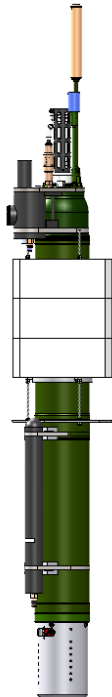

PROVOR BGC CTS5 JUMBO

BGC-Argo meeting – AST23

21 March 2022, Monaco

CTS4
Full BGC

CTS5
SBE41CP + 6 sensors
(Full BGC + UVP)

CTS5 Jumbo
+ 18,5 cm + 60% Energy

- CTS5 vs CTS4 :
 - Last generation electronic
 - New capabilities
 - New sensors
 - Graphical User Interface (GUI)
- Jumbo
 - +60% available energy
 - More room to attach sensor

CTS5 Jumbo

PROVOR CTS5

NEW CAPABILITIES & SENSORS

- Hyperspectral radiometry
- Vision profiler with embedded recognition
- Optical trap
- Multi-Parking

CTS5 Jumbo

PROVOR CTS5 – RADIOMETRY HYPERSPECTRAL

- Deployed : Ed version
- Next May : Ed+Lu

Ramses (Trios)

200 wavelengths, 0.85W, 0.33Hz

PROVOR CTS5 – RADIOMETRY HYPERSPSPECTRAL

- Deployed : Ed version
- Next May : Ed+Lu

MPE
Biospherical

PROVOR CTS5 – PARTICLE SIZE COUNTER

Deployed

- Low power, image based, particle size counter
- 18 size class, 64 to 4100 μm

PROVOR CTS5 – OPTICAL SEDIMENT TRAP

CRover

- Optical transmission
- Transmission of sediment deposition
- Dedicated pump to flush sediment (reset)

PROVOR CTS5 - MULTI-PARKING

True profile realized in the Med sea