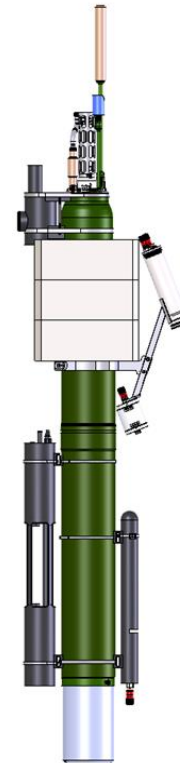

PROVOR BGC CTS5 JUMBO

BGC-Argo meeting – AST23

21 March 2022, Monaco

CTS4
Full BGC

CTS5
SBE41CP + 6 sensors
(Full BGC + UVP)

CTS5 Jumbo
+ 18,5 cm + 60% Energy

- CTS5 vs CTS4 :
 - Last generation electronic
 - New capabilities
 - New sensors
 - Graphical User Interface (GUI)
- Jumbo
 - +60% available energy
 - More room to attach sensor

CTS5 Jumbo

PROVOR CTS5

NEW CAPABILITIES & SENSORS

- Hyperspectral radiometry
- Vision profiler with embedded recognition
- Optical trap
- Multi-Parking

CTS5 Jumbo

PROVOR CTS5 – RADIOMETRY HYPERSPECTRAL

- Deployed : Ed version
- Next May : Ed+Lu

Ramses (Trios)

200 wavelengths, 0.85W, 0.33Hz

PROVOR CTS5 – RADIOMETRY HYPERSPSPECTRAL

- Deployed : Ed version
- Next May : Ed+Lu

MPE
Biospherical

PROVOR CTS5 – PARTICLE SIZE COUNTER

Deployed

- Low power, image based, particle size counter
- 18 size class, 64 to 4100 μm

PROVOR CTS5 – OPTICAL SEDIMENT TRAP

CRover

- Optical transmission
- Transmission of sediment deposition
- Dedicated pump to flush sediment (reset)

PROVOR CTS5 - MULTI-PARKING

True profile realized in the Med sea