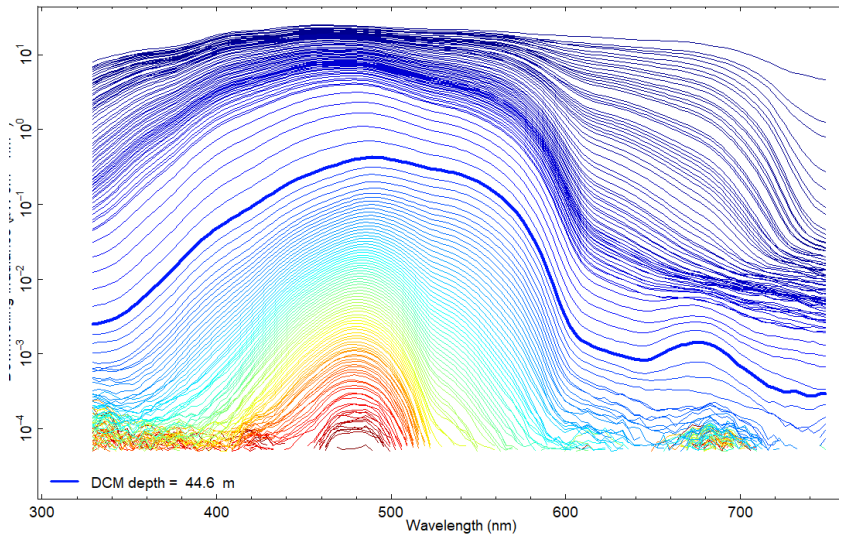

PROVOR BGC CTS5 JUMBO

BGC-Argo meeting – AST23

21 March 2022, Monaco

CTS4
Full BGC

CTS5
SBE41CP + 6 sensors
(Full BGC + UVP)

CTS5 Jumbo
+ 18,5 cm + 60% Energy

- CTS5 vs CTS4 :
 - Last generation electronic
 - New capabilities
 - New sensors
 - Graphical User Interface (GUI)
- Jumbo
 - +60% available energy
 - More room to attach sensor

CTS5 Jumbo

PROVOR CTS5

NEW CAPABILITIES & SENSORS

- Hyperspectral radiometry
- Vision profiler with embedded recognition
- Optical trap
- Multi-Parking

CTS5 Jumbo

PROVOR CTS5 – RADIOMETRY HYPERSPECTRAL

- Deployed : Ed version
- Next May : Ed+Lu

Ramses (Trios)

200 wavelengths, 0.85W, 0.33Hz

PROVOR CTS5 – RADIOMETRY HYPERSPSPECTRAL

- Deployed : Ed version
- Next May : Ed+Lu

MPE
Biospherical

PROVOR CTS5 – PARTICLE SIZE COUNTER

Deployed

- Low power, image based, particle size counter
- 18 size class, 64 to 4100 μm

PROVOR CTS5 – OPTICAL SEDIMENT TRAP

CRover

- Optical transmission
- Transmission of sediment deposition
- Dedicated pump to flush sediment (reset)

PROVOR CTS5 - MULTI-PARKING

True profile realized in the Med sea