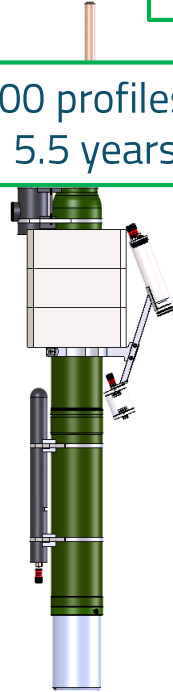

PROVOR BGC CTS5 JUMBO

BGC-Argo meeting – AST23

21 March 2022, Monaco

CTS4
Full BGC

CTS5
SBE41CP + 6 sensors
(Full BGC + UVP)

CTS5 Jumbo
+ 18,5 cm + 60% Energy

- CTS5 vs CTS4 :
 - Last generation electronic
 - New capabilities
 - New sensors
 - Graphical User Interface (GUI)
- Jumbo
 - +60% available energy
 - More room to attach sensor

PROVOR CTS5 – OPTICAL SEDIMENT TRAP

CRover

- Optical transmission
- Transmission of sediment deposition
- Dedicated pump to flush sediment (reset)

PROVOR CTS5 - MULTI-PARKING

True profile realized in the Med sea

PROVOR CTS5 : GUI

- Pre-mission programming
- Energy budget and life expectancy
- Remote command at sea

CTS5
SBE41CP +6 sensors
(Full BGC + UVP)

CTS5 Jumbo
+18,5 cm + 60% Energy

Full BGC, @2m

200 profiles /
5.5 years