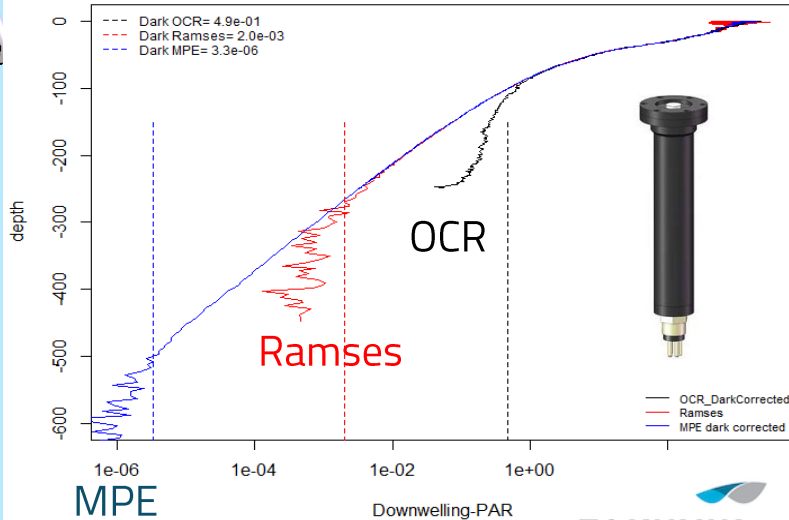

PROVOR BGC CTS5 JUMBO

BGC-Argo meeting – AST23

21 March 2022, Monaco

CTS4
Full BGC

CTS5
SBE41CP + 6 sensors
(Full BGC + UVP)

CTS5 Jumbo
+ 18,5 cm + 60% Energy

- CTS5 vs CTS4 :
 - Last generation electronic
 - New capabilities
 - New sensors
 - Graphical User Interface (GUI)
- Jumbo
 - +60% available energy
 - More room to attach sensor

CTS5 Jumbo

PROVOR CTS5

NEW CAPABILITIES & SENSORS

- Hyperspectral radiometry
- Vision profiler with embedded recognition
- Optical trap
- Multi-Parking

CTS5 Jumbo

PROVOR CTS5 – RADIOMETRY HYPERSPECTRAL

- Deployed : Ed version
- Next May : Ed+Lu

Ramses (Trios)

200 wavelengths, 0.85W, 0.33Hz

PROVOR CTS5 – RADIOMETRY HYPERSPSPECTRAL

- Deployed : Ed version
- Next May : Ed+Lu

MPE
Biospherical

PROVOR CTS5 – PARTICLE SIZE COUNTER

Deployed

- Low power, image based, particle size counter
- 18 size class, 64 to 4100 μm

PROVOR CTS5 – OPTICAL SEDIMENT TRAP

CRover

- Optical transmission
- Transmission of sediment deposition
- Dedicated pump to flush sediment (reset)

PROVOR CTS5 - MULTI-PARKING

True profile realized in the Med sea