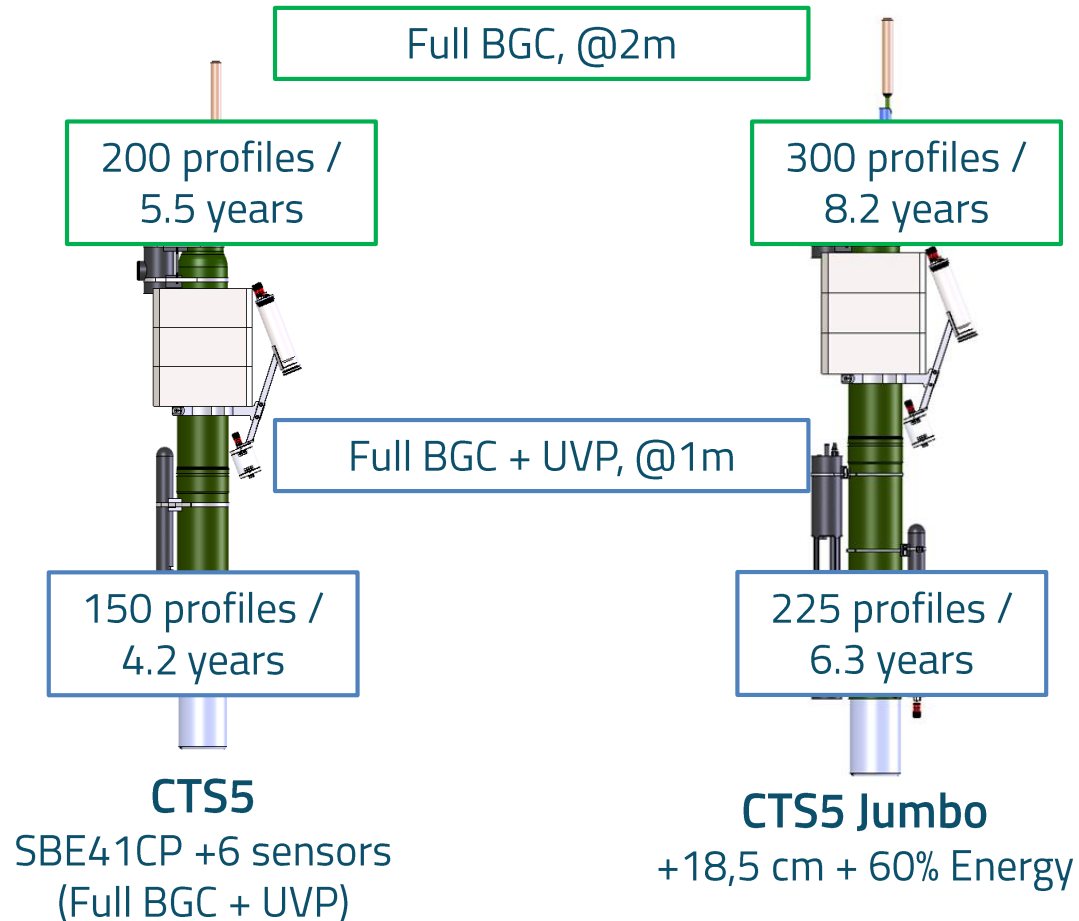

PROVOR CTS5 – OPTICAL SEDIMENT TRAP

CRover

- Optical transmission
- Transmission of sediment deposition
- Dedicated pump to flush sediment (reset)

PROVOR CTS5 - MULTI-PARKING

True profile realized in the Med sea

PROVOR CTS5 : GUI

- Pre-mission programming
- Energy budget and life expectancy
- Remote command at sea

CTS5
SBE41CP +6 sensors
(Full BGC + UVP)

CTS5 Jumbo
+18,5 cm + 60% Energy

Full BGC, @2m

200 profiles /
5.5 years

CTS5

SBE41CP +6 sensors
(Full BGC + UVP)

300 profiles /
8.2 years

CTS5 Jumbo

+18,5 cm + 60% Energy

Merci