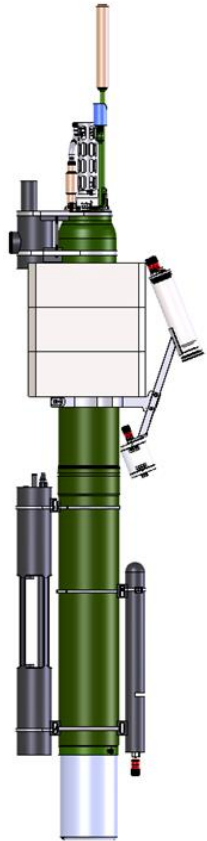

PROVOR BGC CTS5 JUMBO

BGC-Argo meeting – AST23

21 March 2022, Monaco

CTS4
Full BGC

CTS5
SBE41CP + 6 sensors
(Full BGC + UVP)

CTS5 Jumbo
+ 18,5 cm + 60% Energy

- CTS5 vs CTS4 :
 - Last generation electronic
 - New capabilities
 - New sensors
 - Graphical User Interface (GUI)
- Jumbo
 - +60% available energy
 - More room to attach sensor

CTS5 Jumbo

PROVOR CTS5

NEW CAPABILITIES & SENSORS

- Hyperspectral radiometry
- Vision profiler with embedded recognition
- Optical trap
- Multi-Parking

CTS5 Jumbo

PROVOR CTS5 – RADIOMETRY HYPERSPECTRAL

- Deployed : Ed version
- Next May : Ed+Lu

Ramses (Trios)

200 wavelengths, 0.85W, 0.33Hz

PROVOR CTS5 – RADIOMETRY HYPERSPSPECTRAL

- Deployed : Ed version
- Next May : Ed+Lu

MPE
Biospherical

PROVOR CTS5 – PARTICLE SIZE COUNTER

Deployed

- Low power, image based, particle size counter
- 18 size class, 64 to 4100 μm

PROVOR CTS5 – OPTICAL SEDIMENT TRAP

CRover

- Optical transmission
- Transmission of sediment deposition
- Dedicated pump to flush sediment (reset)

PROVOR CTS5 - MULTI-PARKING

True profile realized in the Med sea