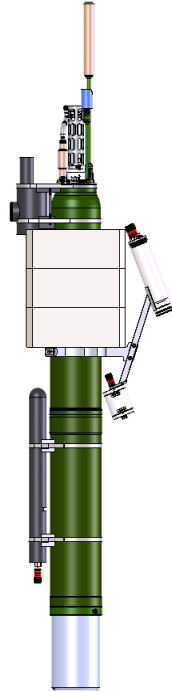

PROVOR BGC CTS5 JUMBO

BGC-Argo meeting – AST23

21 March 2022, Monaco

CTS4
Full BGC

CTS5
SBE41CP + 6 sensors
(Full BGC + UVP)

CTS5 Jumbo
+ 18,5 cm + 60% Energy

- CTS5 vs CTS4 :
 - Last generation electronic
 - New capabilities
 - New sensors
 - Graphical User Interface (GUI)
- Jumbo
 - +60% available energy
 - More room to attach sensor

PROVOR CTS5 – PARTICLE SIZE COUNTER

Deployed

- Low power, image based, particle size counter
- 18 size class, 64 to 4100 μm

Next May

- Embedded (AI) taxonomic identification (15–25 classes)
 - Count per class vs depth
 - Volume per class vs depth
 - Mean grey per class vs depth

PROVOR CTS5 – OPTICAL SEDIMENT TRAP

CRover

- Optical transmission
- Transmission of sediment deposition
- Dedicated pump to flush sediment (reset)

PROVOR CTS5 - MULTI-PARKING

True profile realized in the Med sea

PROVOR CTS5 : GUI

- Pre-mission programming
- Energy budget and life expectancy
- Remote command at sea

CTS5
SBE41CP +6 sensors
(Full BGC + UVP)

CTS5 Jumbo
+18,5 cm + 60% Energy

Full BGC, @2m

200 profiles /
5.5 years