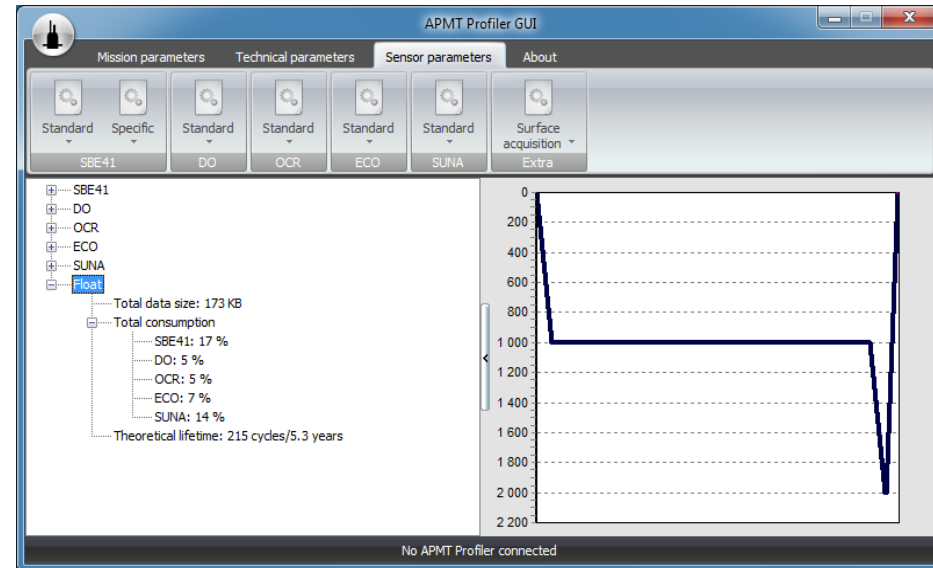

PROVOR CTS5 – OPTICAL SEDIMENT TRAP

CRover

- Optical transmission
- Transmission of sediment deposition
- Dedicated pump to flush sediment (reset)

PROVOR CTS5 - MULTI-PARKING

True profile realized in the Med sea

PROVOR CTS5 : GUI

- Pre-mission programming
- Energy budget and life expectancy
- Remote command at sea

CTS5
SBE41CP +6 sensors
(Full BGC + UVP)

CTS5 Jumbo
+18,5 cm + 60% Energy

Full BGC, @2m

200 profiles /
5.5 years