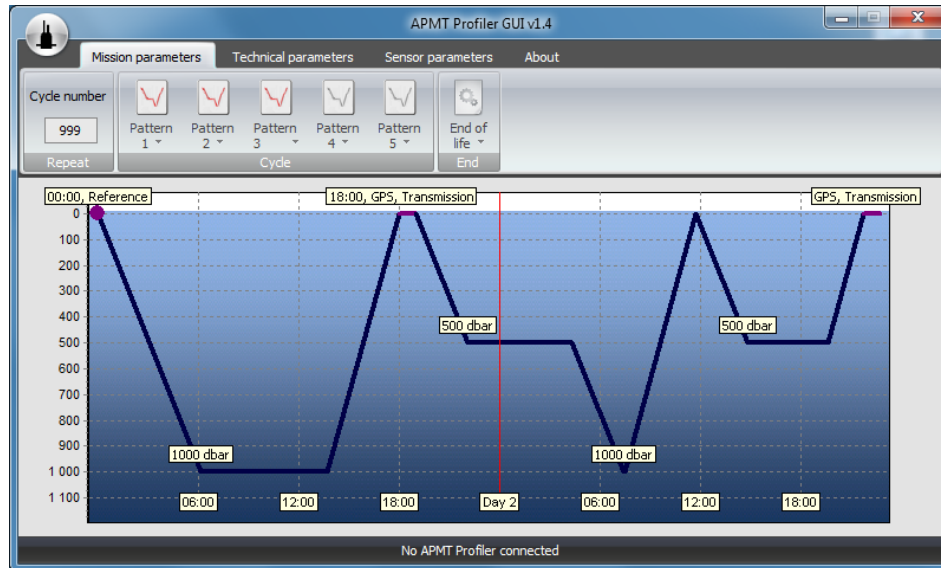

PROVOR CTS5 – OPTICAL SEDIMENT TRAP

CRover

- Optical transmission
- Transmission of sediment deposition
- Dedicated pump to flush sediment (reset)

PROVOR CTS5 - MULTI-PARKING

True profile realized in the Med sea

PROVOR CTS5 : GUI

- Pre-mission programming
- Energy budget and life expectancy
- Remote command at sea

CTS5
SBE41CP +6 sensors
(Full BGC + UVP)

CTS5 Jumbo
+18,5 cm + 60% Energy

Full BGC, @2m

200 profiles /
5.5 years