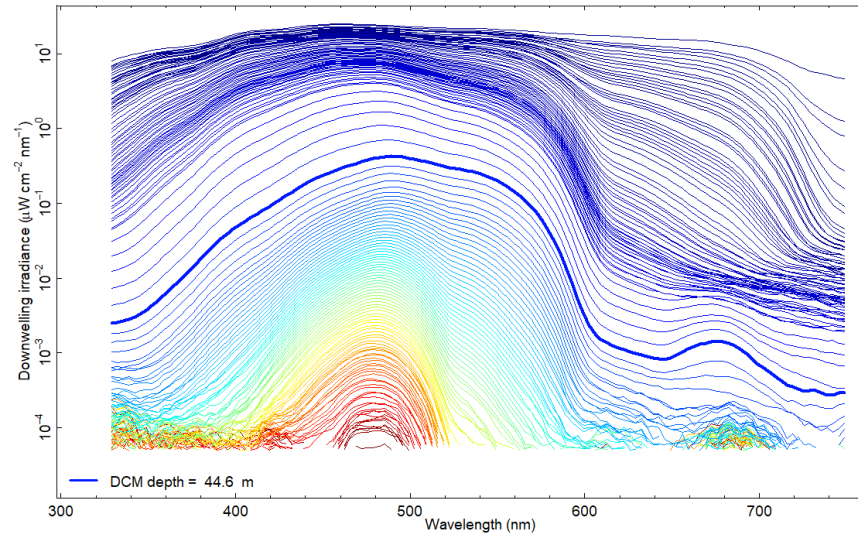

PROVOR BGC CTS5 JUMBO

BGC-Argo meeting – AST23

21 March 2022, Monaco

CTS4
Full BGC

CTS5
SBE41CP + 6 sensors
(Full BGC + UVP)

CTS5 Jumbo
+ 18,5 cm + 60% Energy

- CTS5 vs CTS4 :
 - Last generation electronic
 - New capabilities
 - New sensors
 - Graphical User Interface (GUI)
- Jumbo
 - +60% available energy
 - More room to attach sensor

CTS5 Jumbo

PROVOR CTS5

NEW CAPABILITIES & SENSORS

- Hyperspectral radiometry
- Vision profiler with embedded recognition
- Optical trap
- Multi-Parking

CTS5 Jumbo

PROVOR CTS5 – RADIOMETRY HYPERSPECTRAL

- Deployed : Ed version
- Next May : Ed+Lu

Ramses (Trios)

200 wavelengths, 0.85W, 0.33Hz

PROVOR CTS5 – RADIOMETRY HYPERSPSPECTRAL

- Deployed : Ed version
- Next May : Ed+Lu

MPE
Biospherical

PROVOR CTS5 – PARTICLE SIZE COUNTER

Deployed

- Low power, image based, particle size counter
- 18 size class, 64 to 4100 μm

PROVOR CTS5 – OPTICAL SEDIMENT TRAP

CRover

- Optical transmission
- Transmission of sediment deposition
- Dedicated pump to flush sediment (reset)

PROVOR CTS5 - MULTI-PARKING

True profile realized in the Med sea