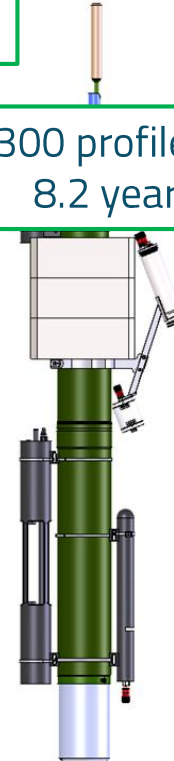

CTS5

SBE41CP +6 sensors
(Full BGC + UVP)

300 profiles /
8.2 years