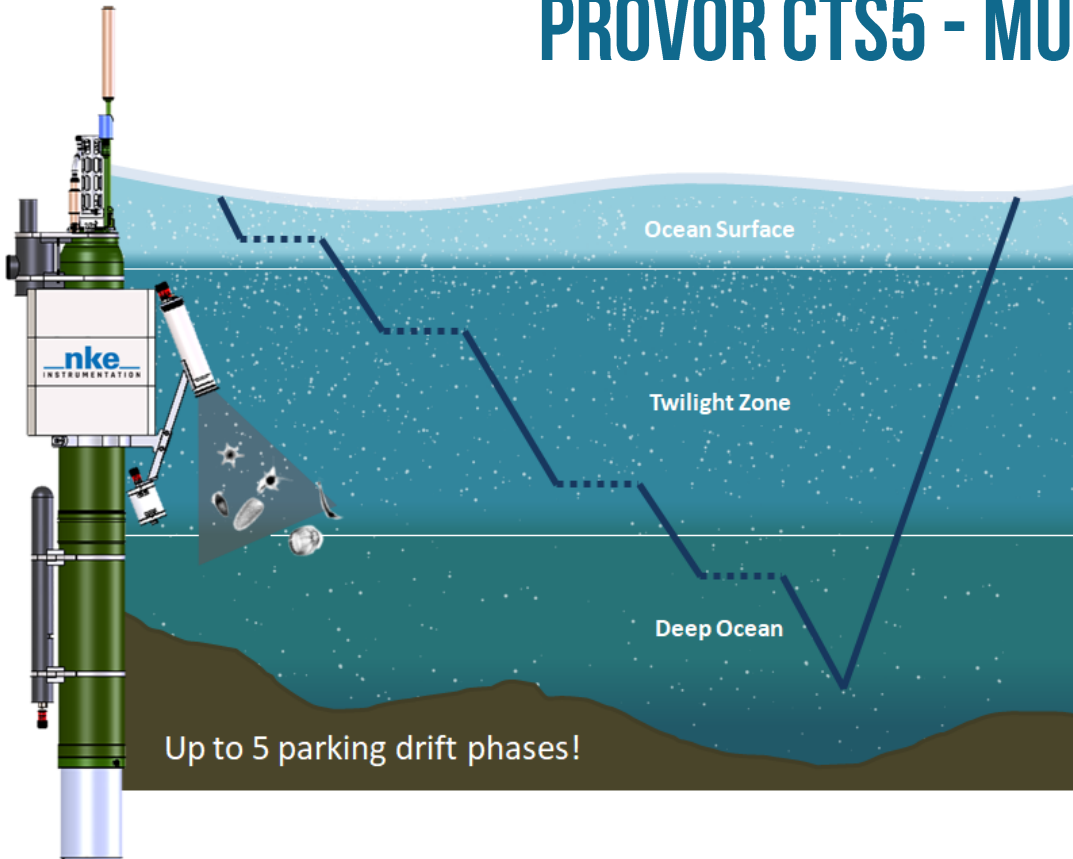

PROVOR CTS5 – OPTICAL SEDIMENT TRAP

CRover

- Optical transmission
- Transmission of sediment deposition
- Dedicated pump to flush sediment (reset)

PROVOR CTS5 - MULTI-PARKING

True profile realized in the Med sea

PROVOR CTS5 : GUI

- Pre-mission programming
- Energy budget and life expectancy
- Remote command at sea

CTS5
SBE41CP +6 sensors
(Full BGC + UVP)

CTS5 Jumbo
+18,5 cm + 60% Energy

Full BGC, @2m

200 profiles /
5.5 years