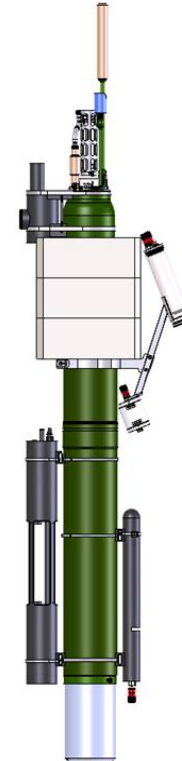

PROVOR BGC CTS5 JUMBO

BGC-Argo meeting – AST23

21 March 2022, Monaco

CTS4
Full BGC

CTS5
SBE41CP + 6 sensors
(Full BGC + UVP)

CTS5 Jumbo
+ 18,5 cm + 60% Energy

- CTS5 vs CTS4 :
 - Last generation electronic
 - New capabilities
 - New sensors
 - Graphical User Interface (GUI)
- Jumbo
 - +60% available energy
 - More room to attach sensor

PROVOR CTS5 – PARTICLE SIZE COUNTER

Deployed

- Low power, image based, particle size counter
- 18 size class, 64 to 4100 μm

Next May

- Embedded (AI) taxonomic identification (15–25 classes)
 - Count per class vs depth
 - Volume per class vs depth
 - Mean grey per class vs depth

PROVOR CTS5 – OPTICAL SEDIMENT TRAP

CRover

- Optical transmission
- Transmission of sediment deposition
- Dedicated pump to flush sediment (reset)

PROVOR CTS5 - MULTI-PARKING

True profile realized in the Med sea

PROVOR CTS5 : GUI

- Pre-mission programming
- Energy budget and life expectancy
- Remote command at sea

CTS5
SBE41CP +6 sensors
(Full BGC + UVP)

CTS5 Jumbo
+18,5 cm + 60% Energy

Full BGC, @2m

200 profiles /
5.5 years