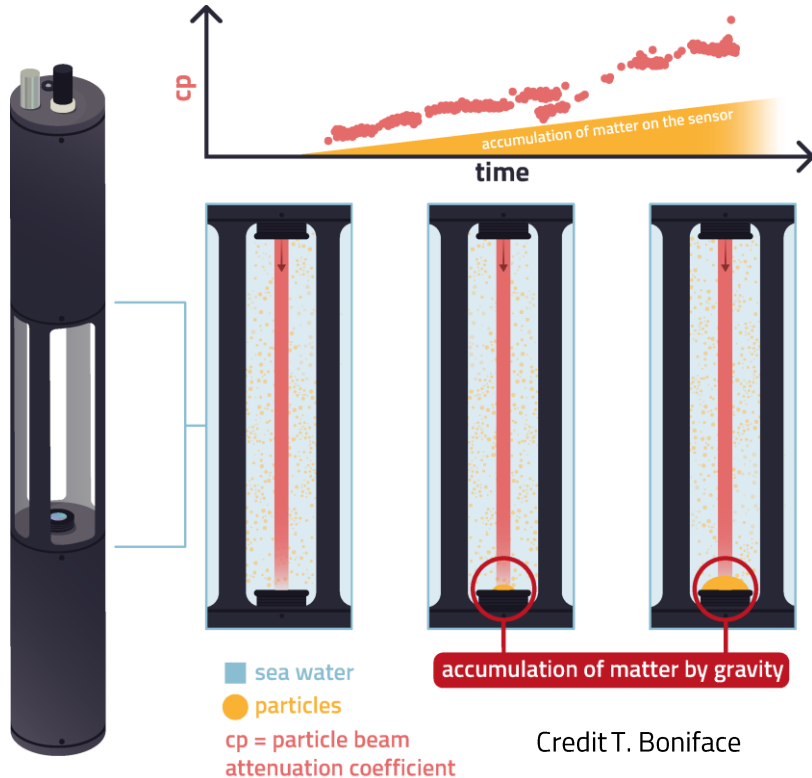

Ramses (Trios)

200 wavelengths, 0.85W, 0.33Hz

PROVOR CTS5 – RADIOMETRY HYPERSPSPECTRAL

- Deployed : Ed version
- Next May : Ed+Lu

MPE
Biospherical

PROVOR CTS5 – PARTICLE SIZE COUNTER

Deployed

- Low power, image based, particle size counter
- 18 size class, 64 to 4100 μm

PROVOR CTS5 – PARTICLE SIZE COUNTER

Deployed

- Low power, image based, particle size counter
- 18 size class, 64 to 4100 μm

Next May

- Embedded (AI) taxonomic identification (15–25 classes)
 - Count per class vs depth
 - Volume per class vs depth
 - Mean grey per class vs depth

PROVOR CTS5 – OPTICAL SEDIMENT TRAP

CRover

- Optical transmission
- Transmission of sediment deposition
- Dedicated pump to flush sediment (reset)

PROVOR CTS5 - MULTI-PARKING

True profile realized in the Med sea

PROVOR CTS5 : GUI

- Pre-mission programming
- Energy budget and life expectancy
- Remote command at sea

CTS5
SBE41CP +6 sensors
(Full BGC + UVP)

CTS5 Jumbo
+18,5 cm + 60% Energy

Full BGC, @2m

200 profiles /
5.5 years