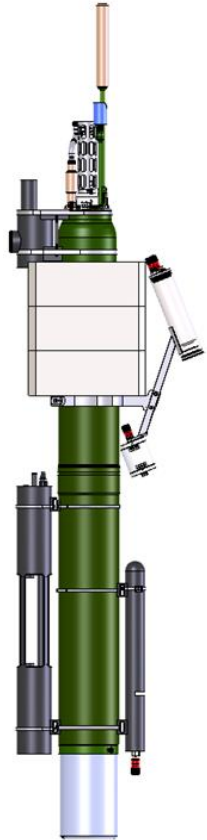

PROVOR BGC CTS5 JUMBO

BGC-Argo meeting – AST23

21 March 2022, Monaco

CTS4
Full BGC

CTS5
SBE41CP + 6 sensors
(Full BGC + UVP)

CTS5 Jumbo
+ 18,5 cm + 60% Energy

- CTS5 vs CTS4 :
 - Last generation electronic
 - New capabilities
 - New sensors
 - Graphical User Interface (GUI)
- Jumbo
 - +60% available energy
 - More room to attach sensor

CTS5 Jumbo

PROVOR CTS5

NEW CAPABILITIES & SENSORS

- Hyperspectral radiometry
- Vision profiler with embedded recognition
- Optical trap
- Multi-Parking

CTS5 Jumbo

PROVOR CTS5 – RADIOMETRY HYPERSPECTRAL

- Deployed : Ed version
- Next May : Ed+Lu

Ramses (Trios)

200 wavelengths, 0.85W, 0.33Hz

PROVOR CTS5 – RADIOMETRY HYPERSPSPECTRAL

- Deployed : Ed version
- Next May : Ed+Lu

MPE
Biospherical

PROVOR CTS5 – PARTICLE SIZE COUNTER

Deployed

- Low power, image based, particle size counter
- 18 size class, 64 to 4100 μm

PROVOR CTS5 – OPTICAL SEDIMENT TRAP

CRover

- Optical transmission
- Transmission of sediment deposition
- Dedicated pump to flush sediment (reset)

PROVOR CTS5 - MULTI-PARKING

True profile realized in the Med sea