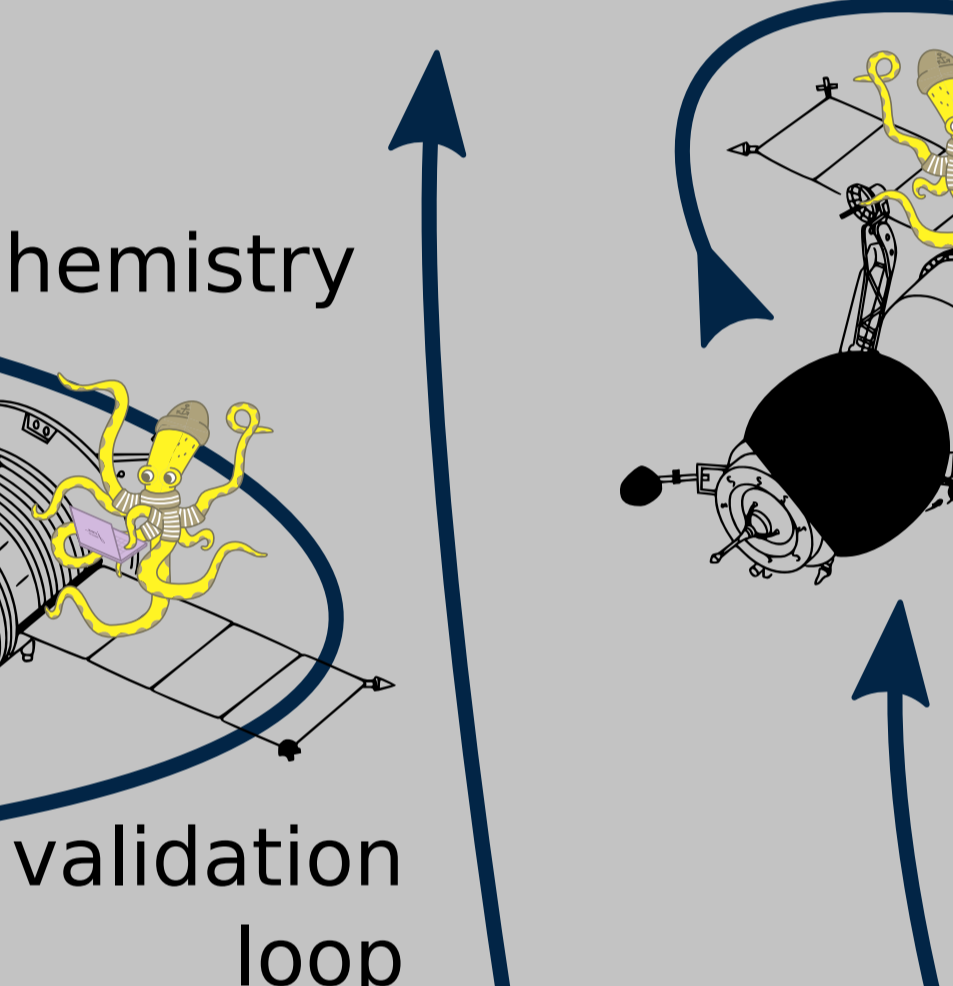

# RESINFO propulse WAPT sur l'orbite ESR, la science en paquets !

Lunar Expert Committee

ssh bastion

wapt console

build sign package

get validate source

wapt.resinfo.org  
ESR Station

Philippe Hortolland

Jérôme Colombet

Fabien Muller

Christophe Millien

regular update and new resinfo package

Gabriel Moreau

Sophie Nicoud

Gitlab source main

Gitlab Imaging

validation loop

Gitlab Biology

validation loop

Gitlab Chemistry

validation loop

Gitlab pkg definition

push source devel

push source devel