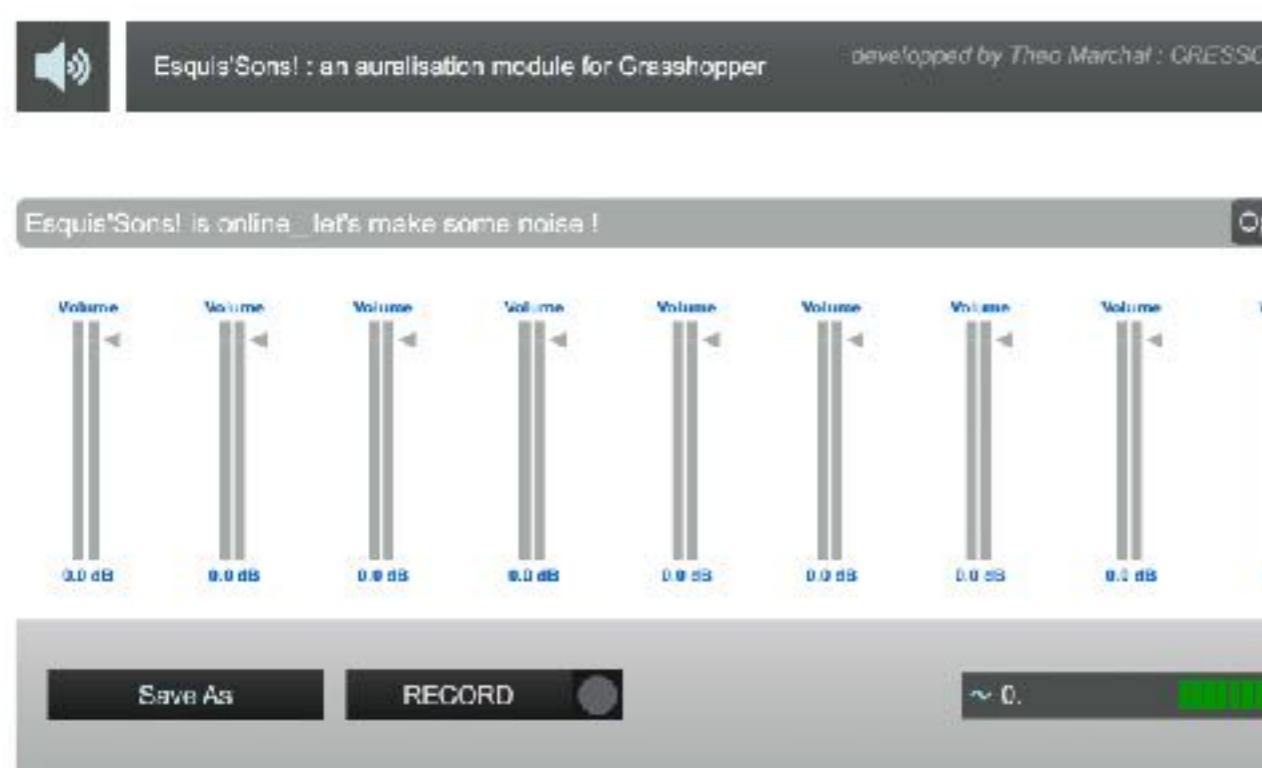

<https://www.rhino3d.com/>

<https://www.grasshopper3d.com>

<https://www.food4rhino.com/app/esquissons>

ESQUIS'SONS!

A TOOL TO SKETCH THE SOUND ENVIRONMENT