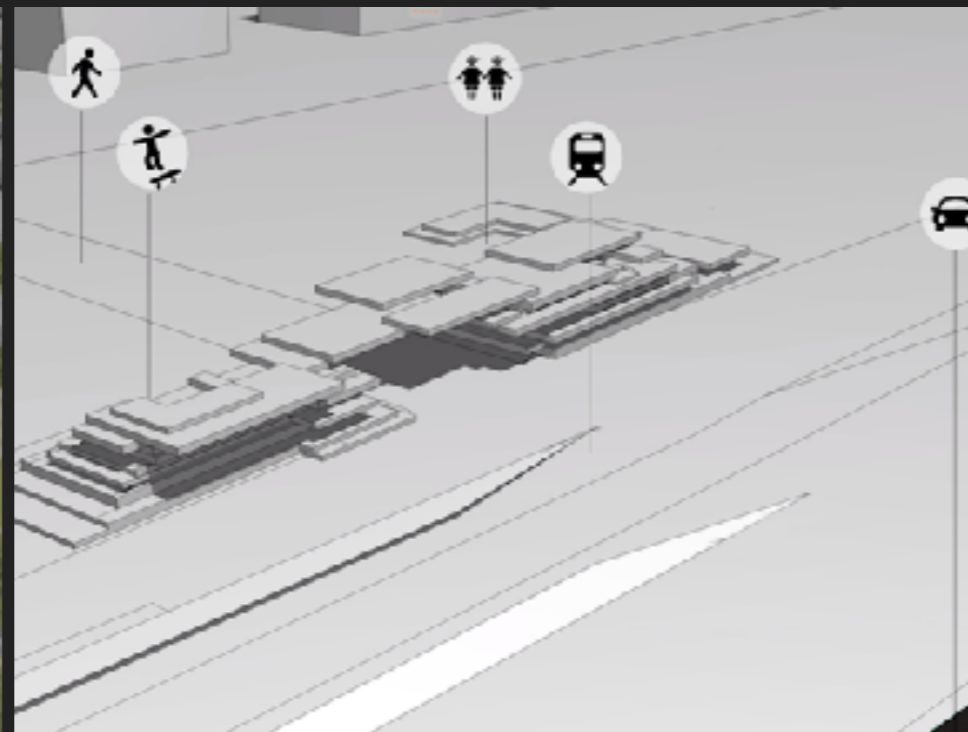

ARTICULATIONS
LIMITES
INCLUSIONS