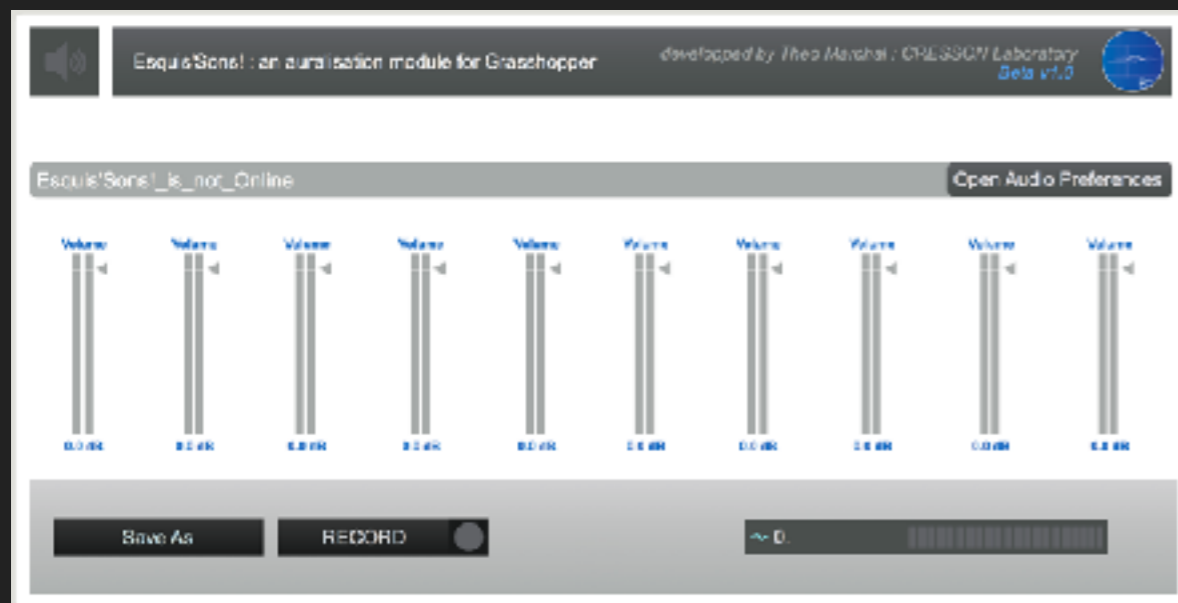

**PARTICULAR DIMENSION :
BODY/« DEVICE » SCOPE**

**PLURI
DIMENSIONS**

ESQUISSON'S
POTENTIALITIES

TIME IN SPACE

ESQUISSON'S
POTENTIALITIES

Theo Marchal PHD thesis (in progress)
dir. Gregoire Chelkoff

ARTICULATION
LIMIT
INCLUSION