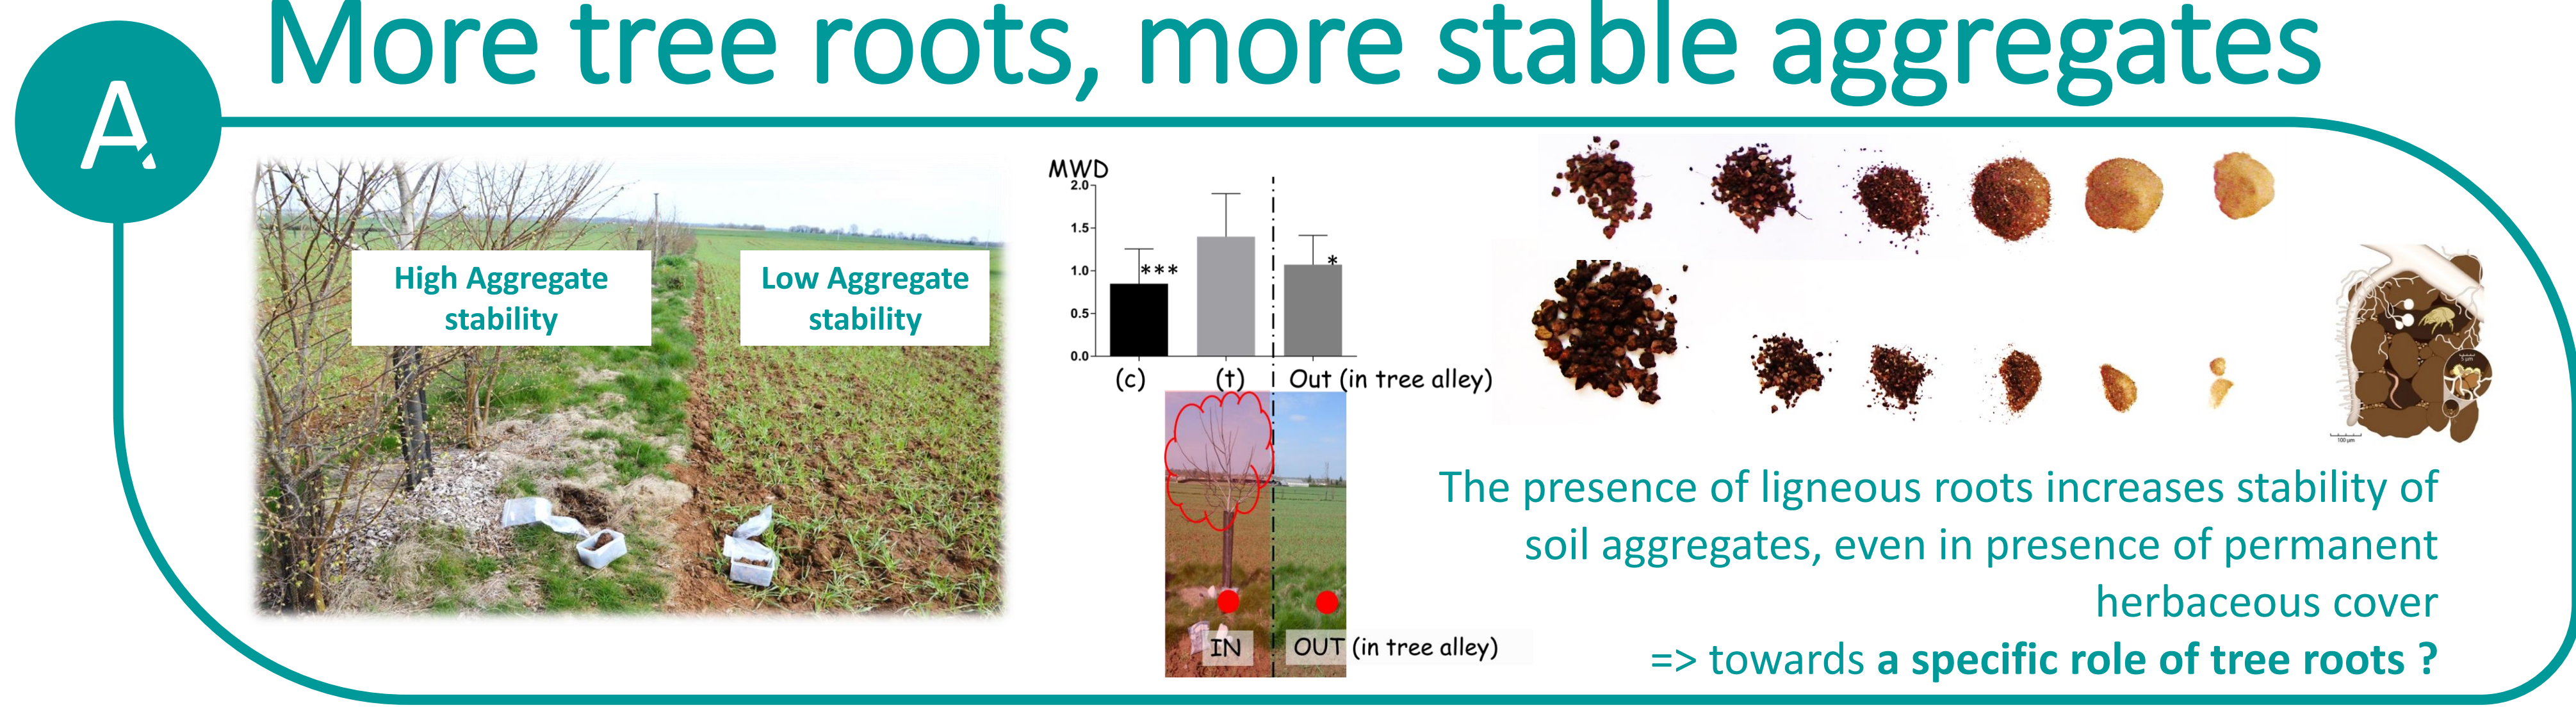

HAL
open science

Agroforestry : back to the roots

Yogan Monnier, Amandine Erktan, Luis Merino Martin, P. Alonso, A. Pierret,
Alexia Stokes, Jean-Luc Maeght, T. Tran Minh

► **To cite this version:**

Yogan Monnier, Amandine Erktan, Luis Merino Martin, P. Alonso, A. Pierret, et al.. Agroforestry : back to the roots. EcoSummit 2016 Ecological Sustainability: Engineering Change, Institut National de la Recherche Agronomique (INRA). FRA., Aug 2016, Montpellier, France. hal-01837356

AGROFORESTRY: BACK

TO THE ROOTS

Impact of root profile on soil microbial functioning: what are the consequences for belowground ecosystem services?

A More tree roots, more stable aggregates

B Going deeper, working better

C How much distribution matters?

D The 'root history' impacts microbial process

From microbial dynamic to soil erosion, tree roots play an important role all along the spatio-temporal gradient, from centimeters to territory, from days to decades.