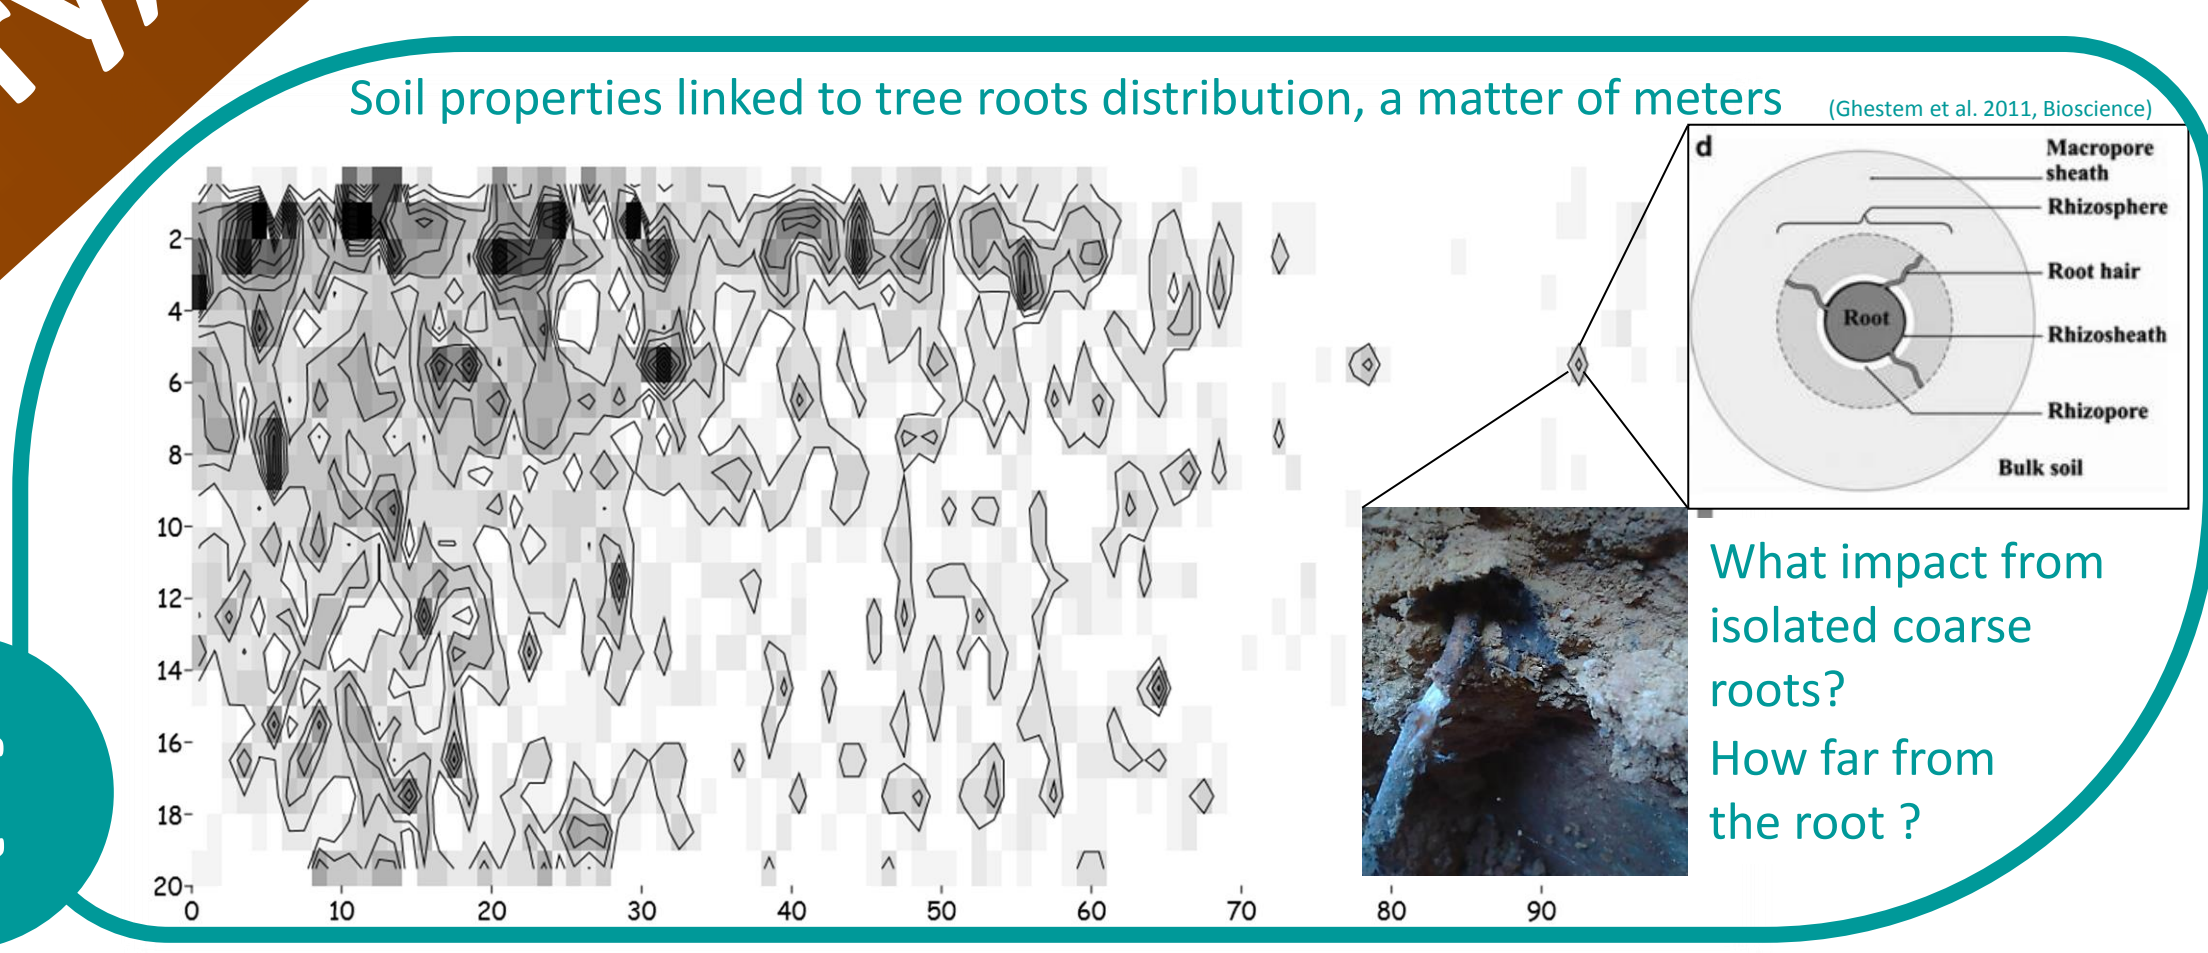

AGROFORESTRY: BACK

TO THE ROOTS

Impact of root profile on soil microbial functioning: what are the consequences for belowground ecosystem services?

A More tree roots, more stable aggregates

B Going deeper, working better

C How much distribution matters?

D The 'root history' impacts microbial process

From microbial dynamic to soil erosion, tree roots play an important role all along the spatio-temporal gradient, from centimeters to territory, from days to decades.