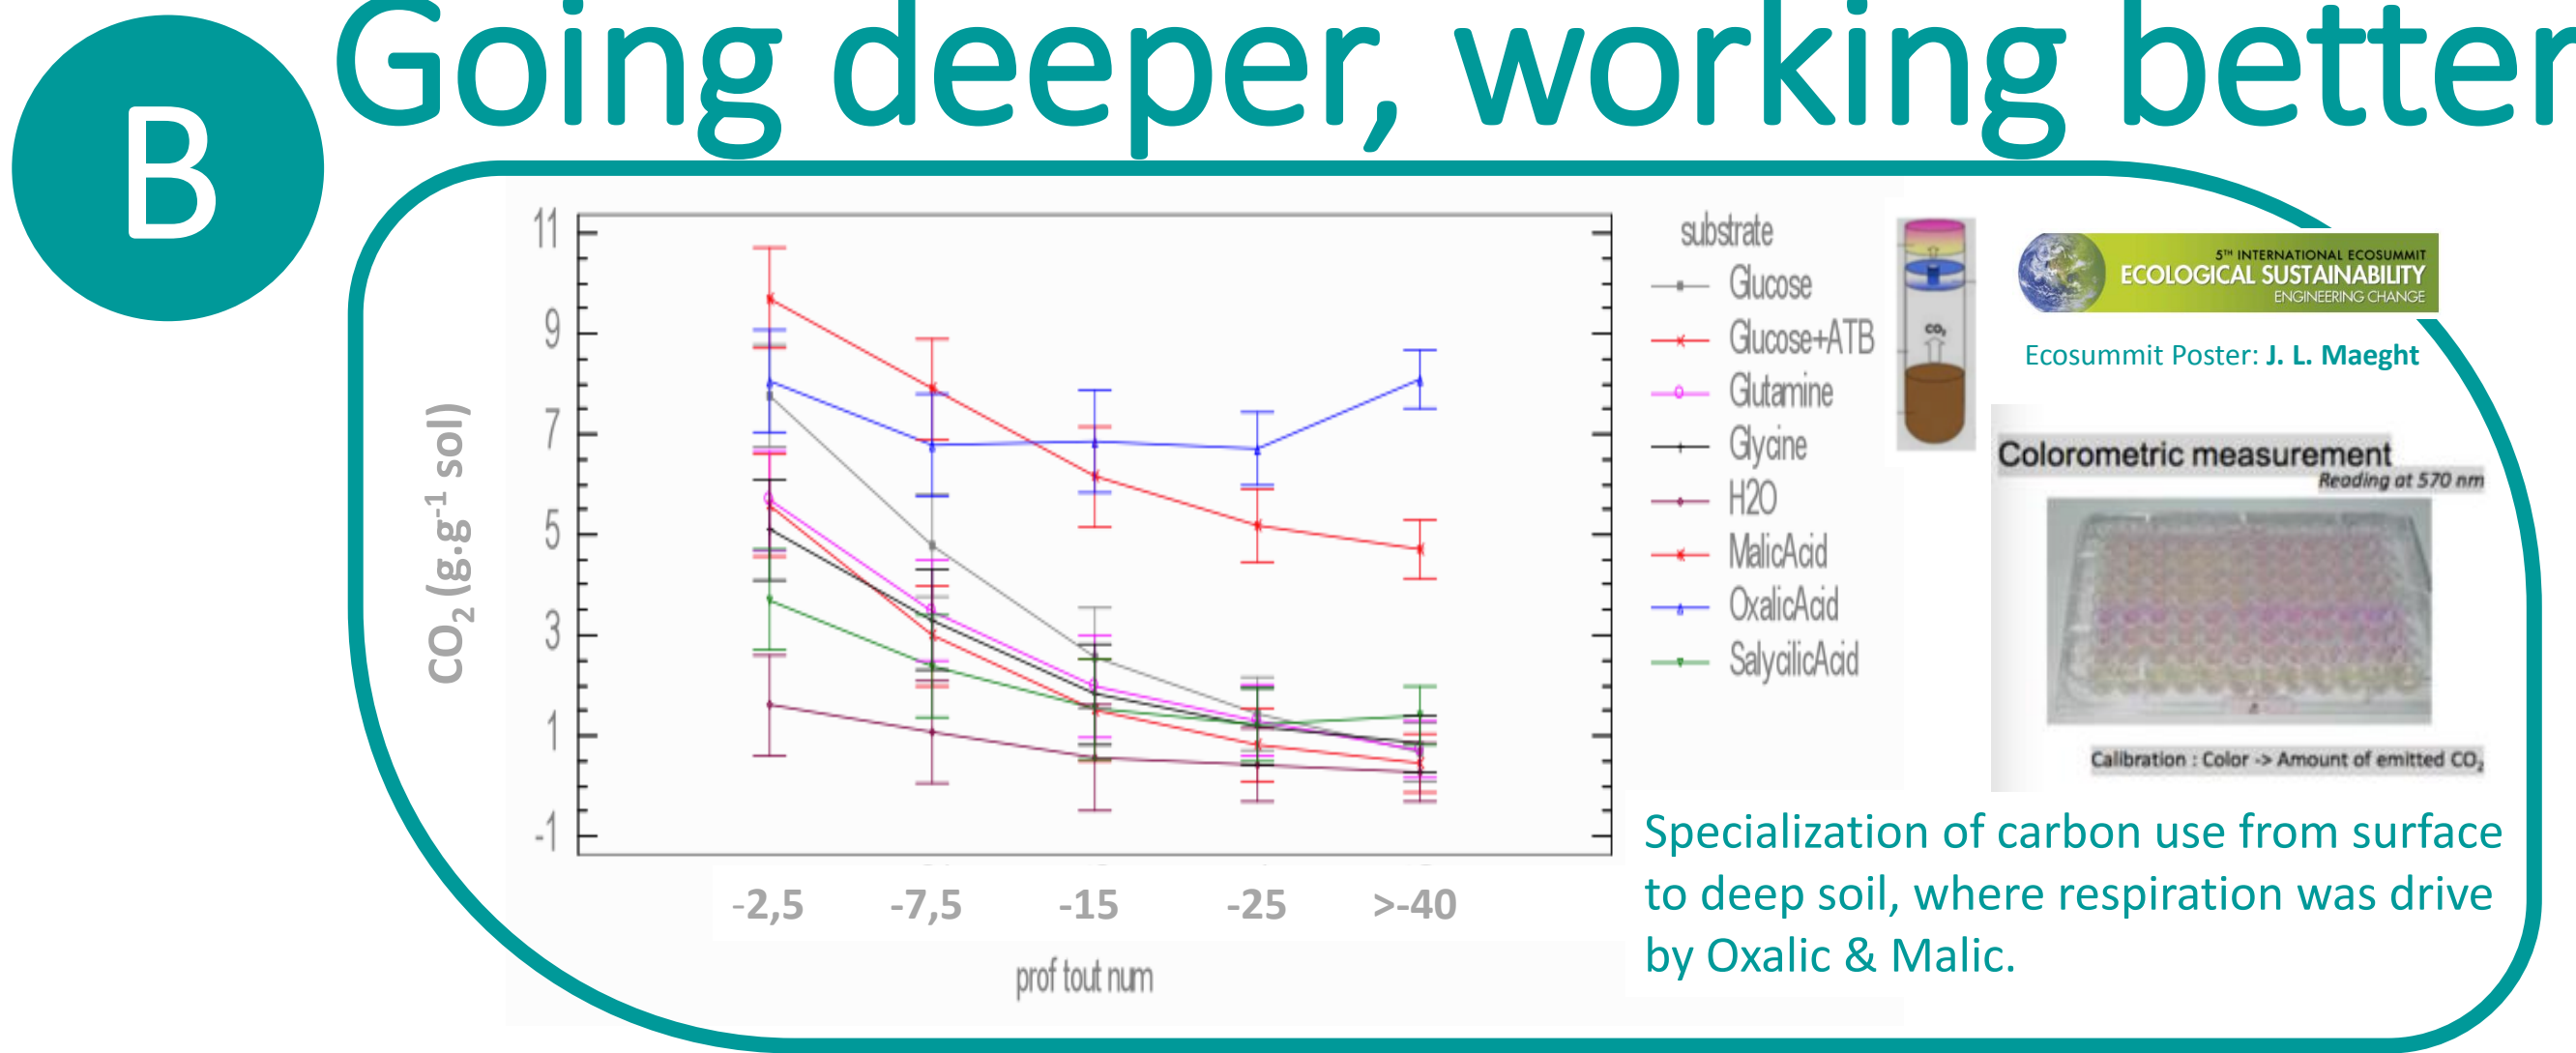

AGROFORESTRY: BACK

TO THE ROOTS

Impact of root profile on soil microbial functioning: what are the consequences for belowground ecosystem services?

A More tree roots, more stable aggregates

B Going deeper, working better

C How much distribution matters?

D The 'root history' impacts microbial process

From microbial dynamic to soil erosion, tree roots play an important role all along the spatio-temporal gradient, from centimeters to territory, from days to decades.