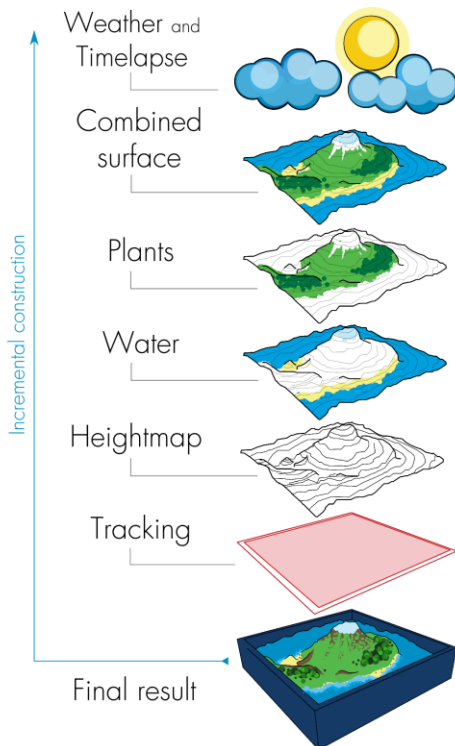

Garden layers