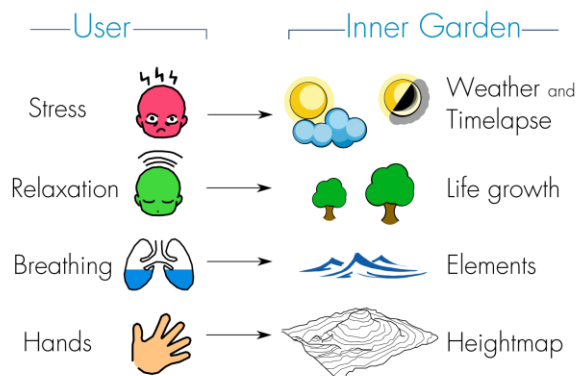

Copyright

Joan Sol Roo Renaud Gervais Martin Hachet

Inner Garden

An Augmented Sandbox Designed for Self-Reflection

Introduction

We present a prototype of an augmented sandbox where the sand is used to create a miniature living world, designed as an ambient display for contemplation and self-reflection. The landscape can be reshaped at any time. Once the sand is left still for a moment, the world starts evolving – vegetation grows, water flows and creatures move around – according to the user's internal state, which is measured using physiological sensors.

Garden layers

Influencing the garden

Future work

We would like to explore the impact of the Inner Garden in the wild. Current possible directions include:

- **Public or shared spaces:** to foster socialization and empathy
- **Virtual Reality:** going inside the garden to foster contemplation
- **Tangible interactors:** stones, tools and other toys