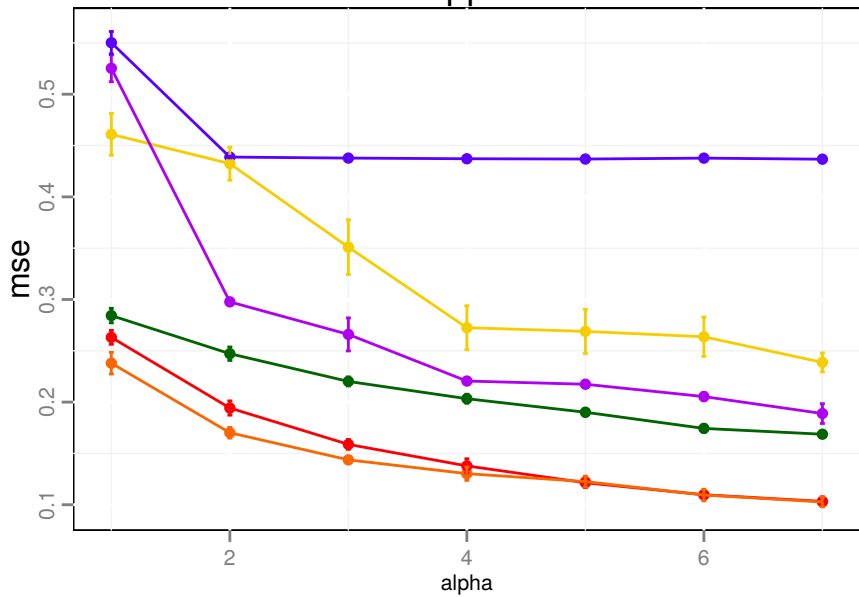

blocks

bumps

doppler

heavi