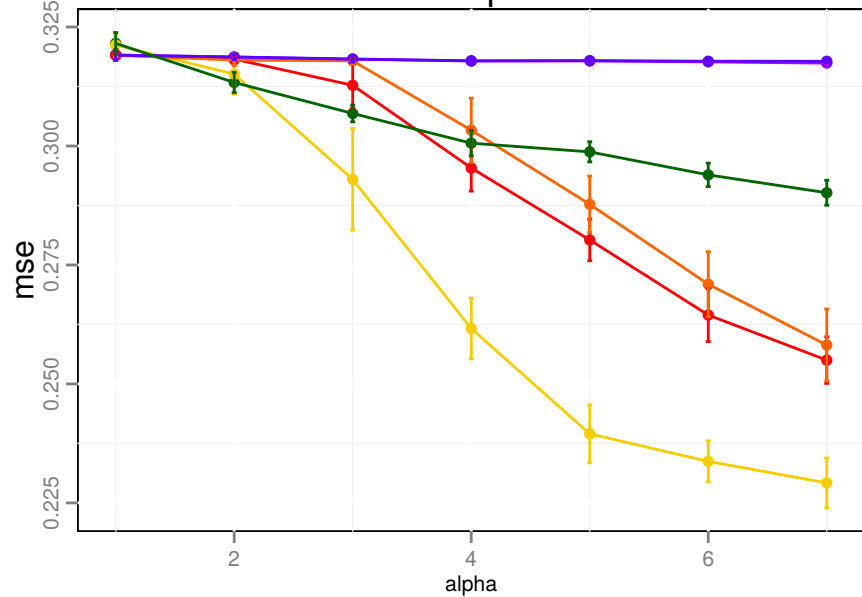

blocks

bumps

doppler

heavi