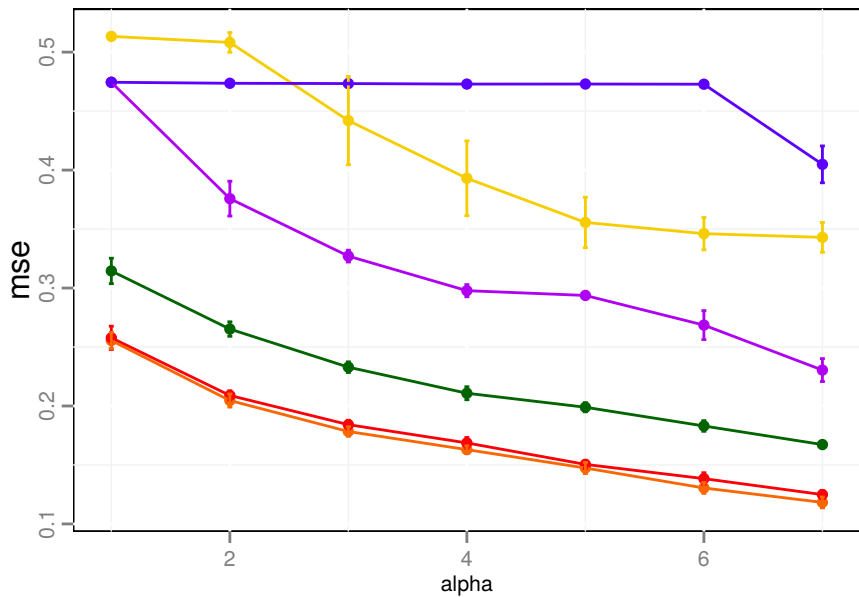

blocks

bumps

doppler

heavi