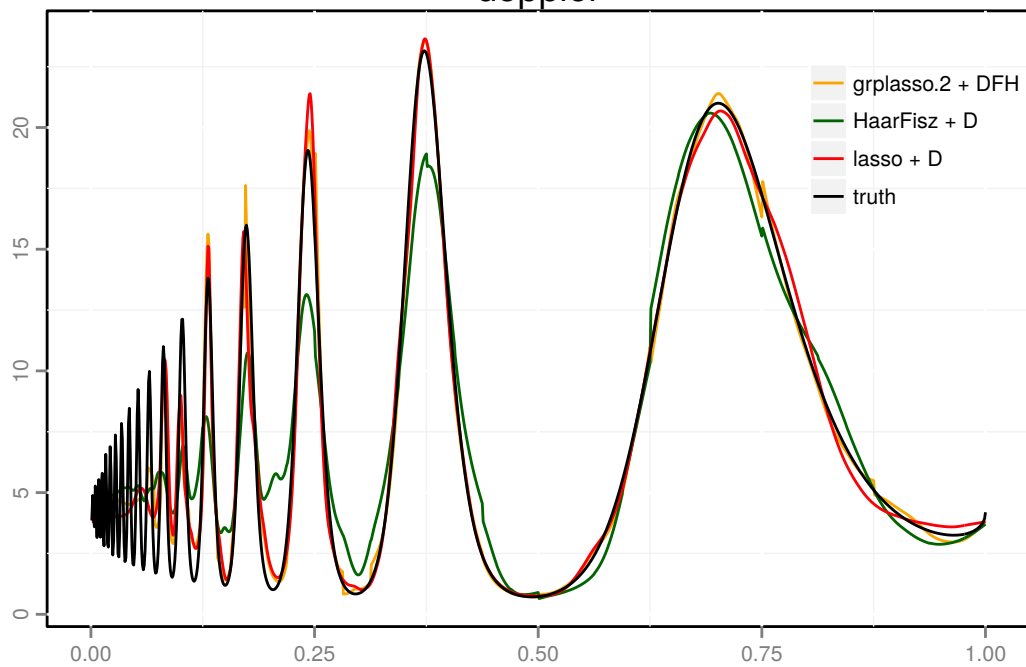

blocks

bumps

doppler

heavi