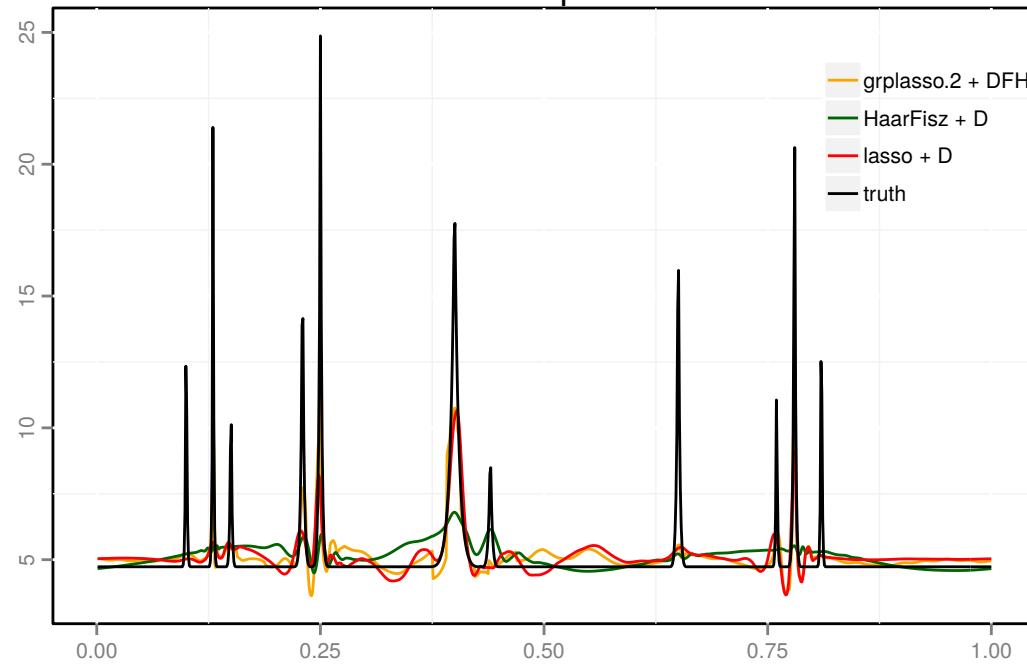

blocks

bumps

doppler

heavi