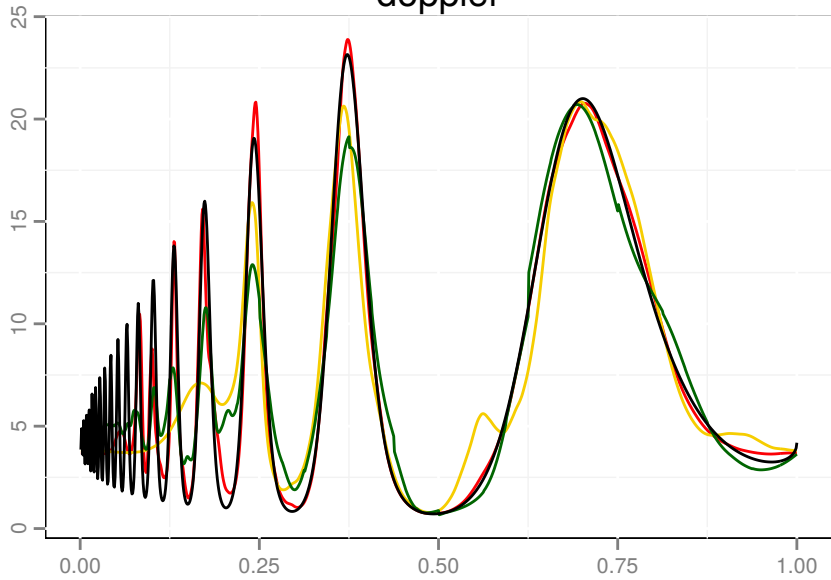

blocks

bumps

doppler

heavi

— lasso.exact  
 — lasso.cvj  
 — HaarFisz  
 — f0