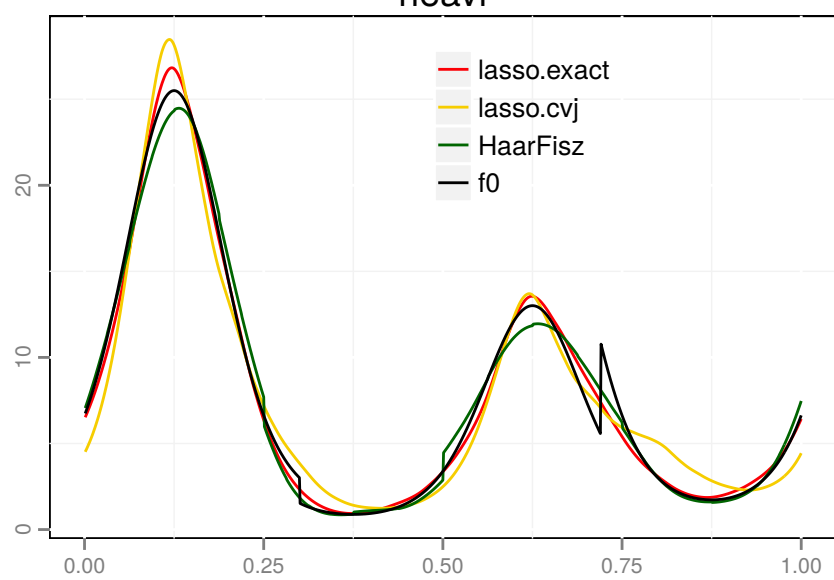

blocks

bumps

doppler

heavi

— lasso.exact  
 — lasso.cvj  
 — HaarFisz  
 — f0