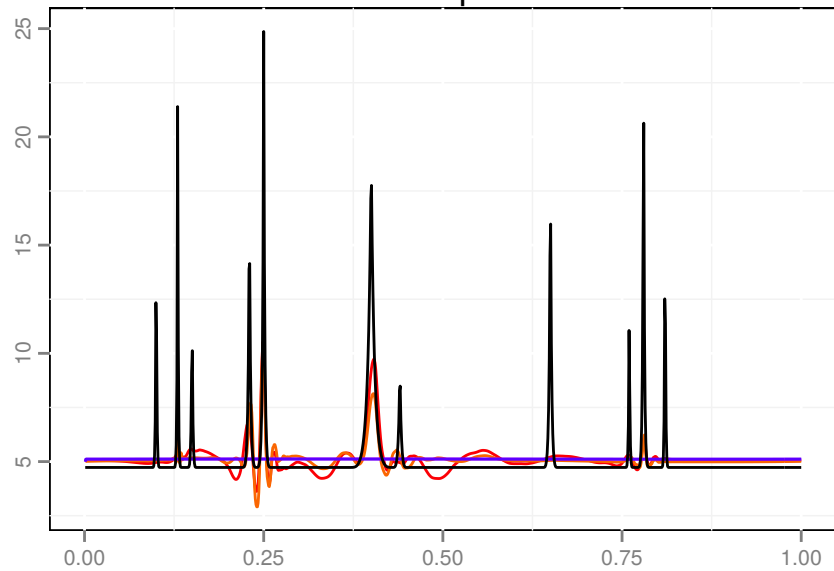

blocks

bumps

doppler

heavi