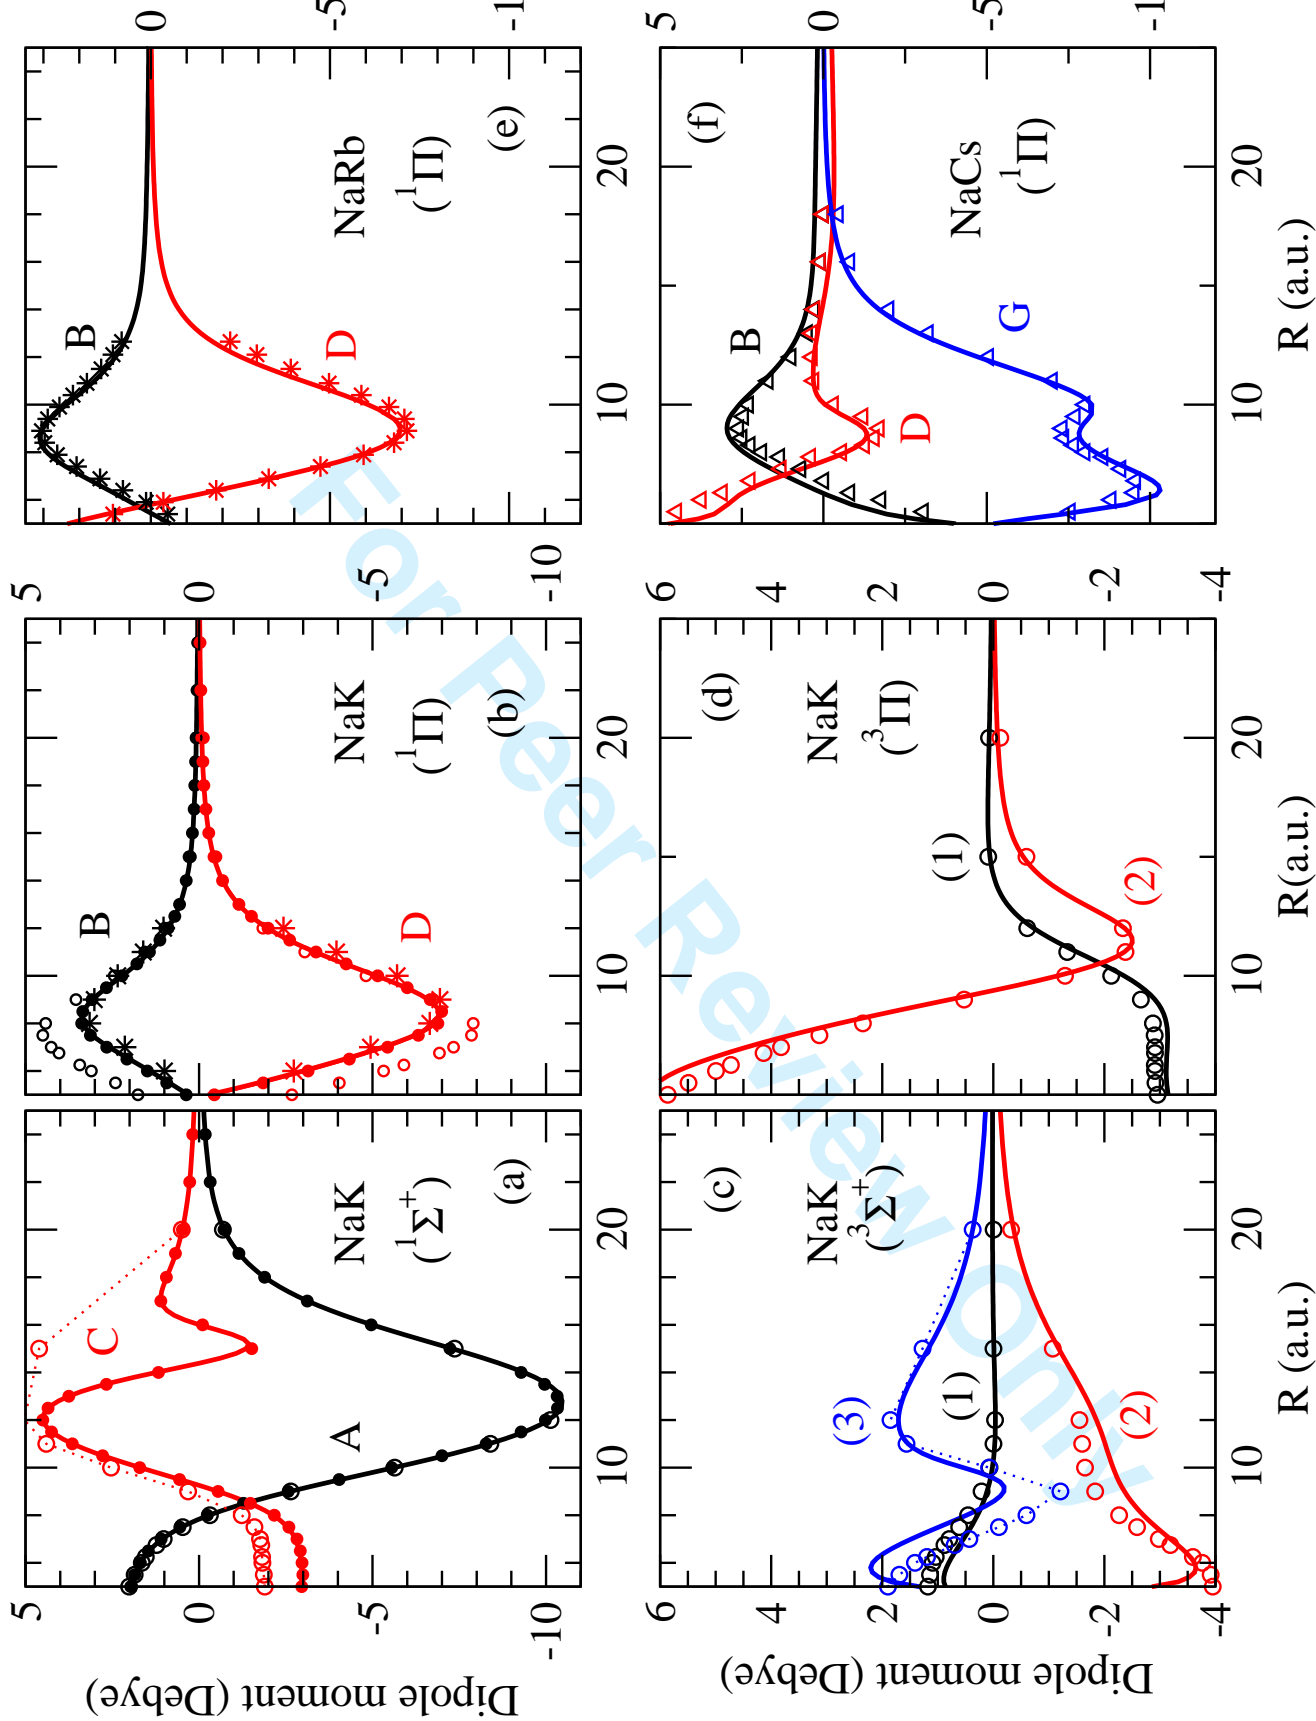

1
2
3
4
5
6
7
8
9
10
11
12
13
14
15
16
17
18
19
20
21
22
23
24
25
26
27
28
29
30
31
32
33
34
35
36
37
38
39
40
41
42
43
44
45
46
47
48
49
50
51
52
53
54
55
56
57
58
59
60

Figure 3. Computed potential curves and permanent dipole moments (in basis B) for the lowest singlet excited states of NaK ((a), (b)), NaRb ((c), (d)), NaCs ((e), (f)). $A^1\Sigma^+$ and $C^1\Sigma^+$ curves are drawn with full lines, and $B^1\Pi$ and $D^1\Pi$ curves with dashed lines. The lowest $b^3\Pi$ curves are also displayed (dot-dashed line), due to the well-known spin-orbit interaction with the A state. The upper $1^1\Sigma^+$ and $1^1\Pi$ potential curves (thin full and dashed lines respectively in panels a, c, e) are drawn in order to visualize possible avoided crossings with the lower curves.