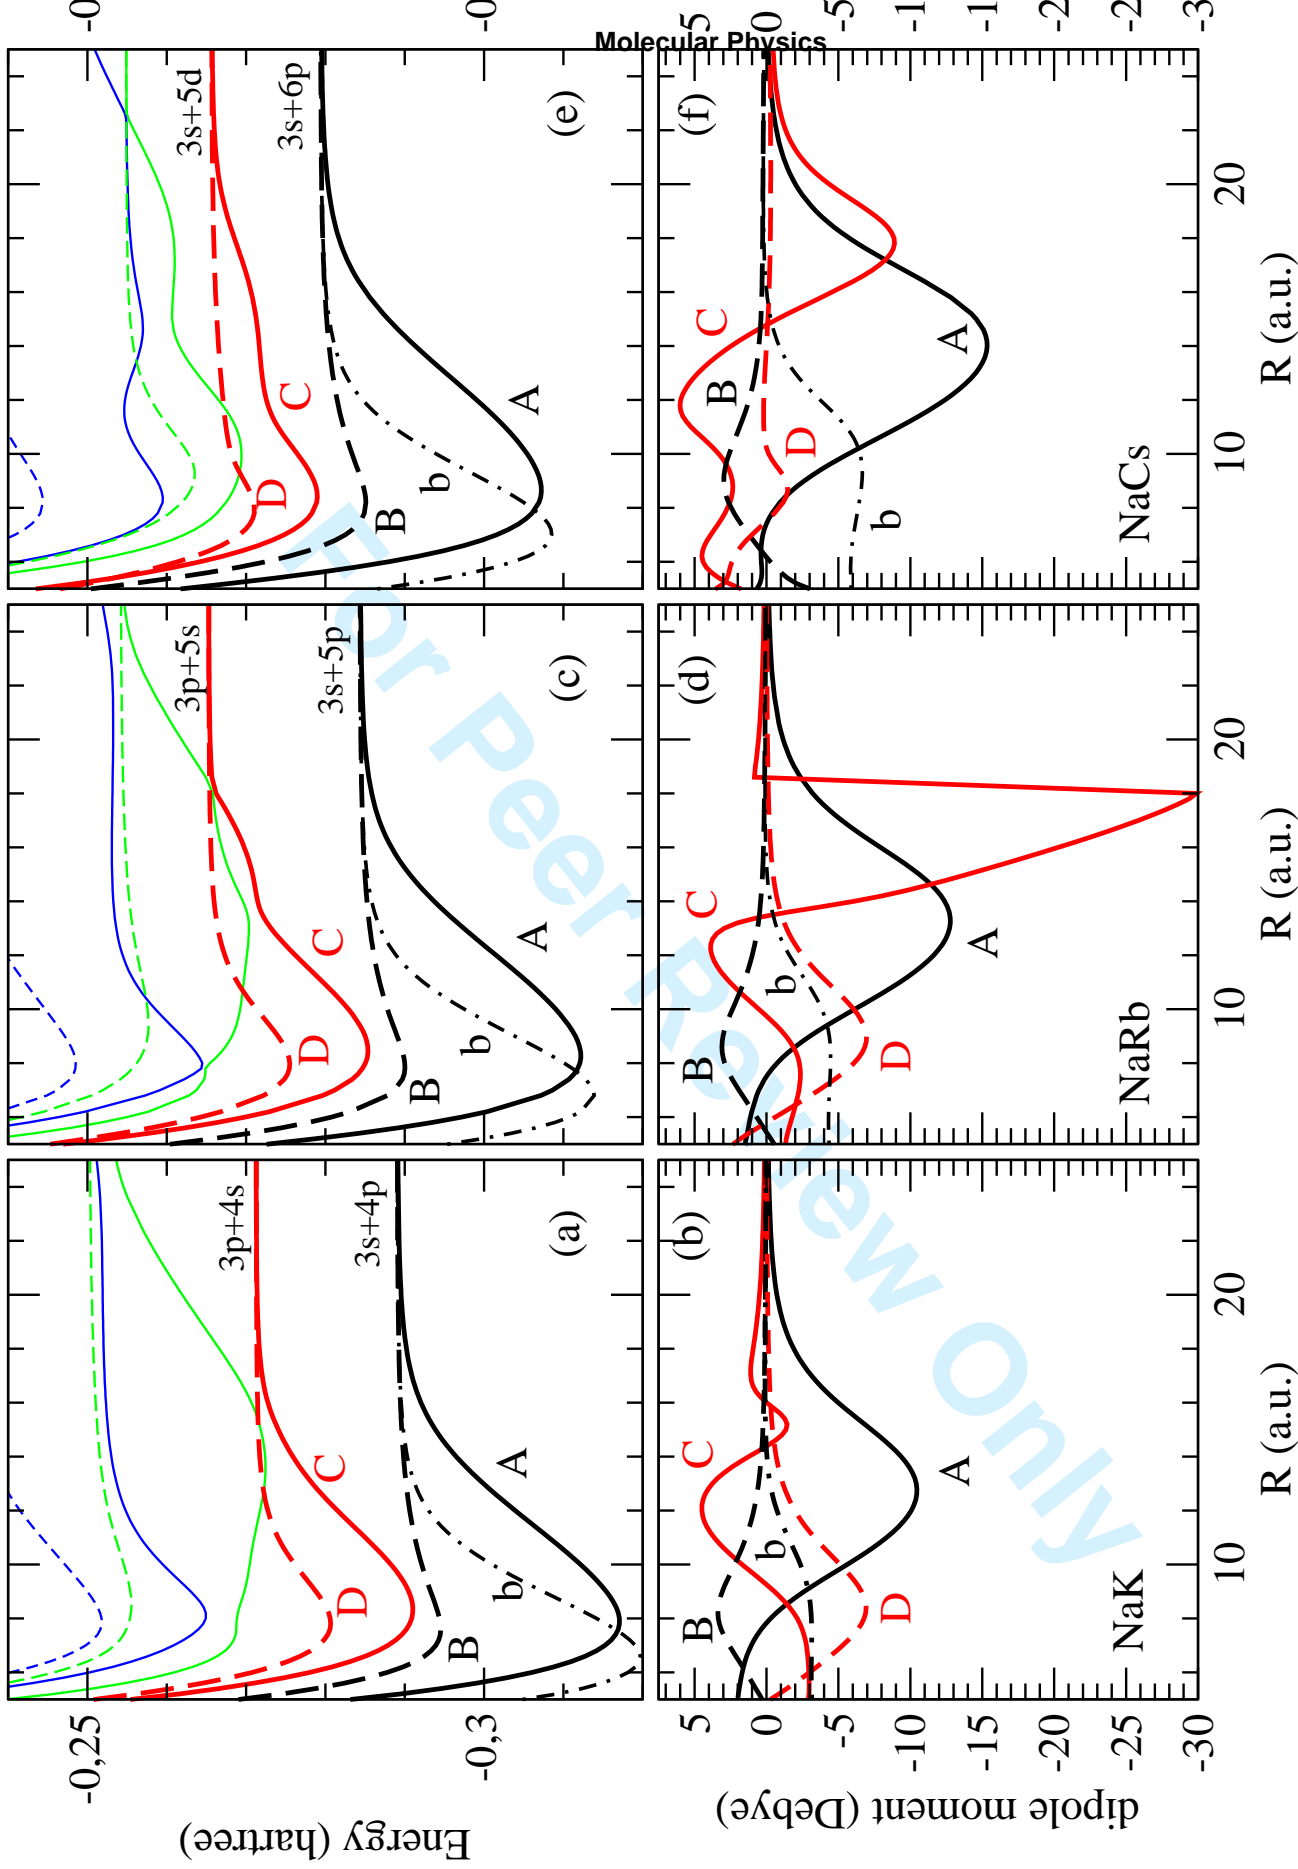

1
2
3
4
5
6
7
8
9
10
11
12
13
14
15
16
17
18
19
20
21
22
23
24
25
26
27
28
29
30
31
32
33
34
35
36
37
38
39
40
41
42
43
44
45
46
47
48
49
50
51
52
53
54
55
56
57
58
59
60

Figure 3. Computed potential curves and permanent dipole moments (in basis B) for the lowest singlet excited states of NaK ((a), (b)), NaRb ((c), (d)), NaCs ((e), (f)). $A^1\Sigma^+$ and $C^1\Sigma^+$ curves are drawn with full lines, and $B^1\Pi$ and $D^1\Pi$ curves with dashed lines. The lowest $b^3\Pi$ curves are also displayed (dot-dashed line), due to the well-known spin-orbit interaction with the A state. The upper $1^1\Sigma^+$ and $1^1\Pi$ potential curves (thin full and dashed lines respectively in panels a, c, e) are drawn in order to visualize possible avoided crossings with the lower curves.