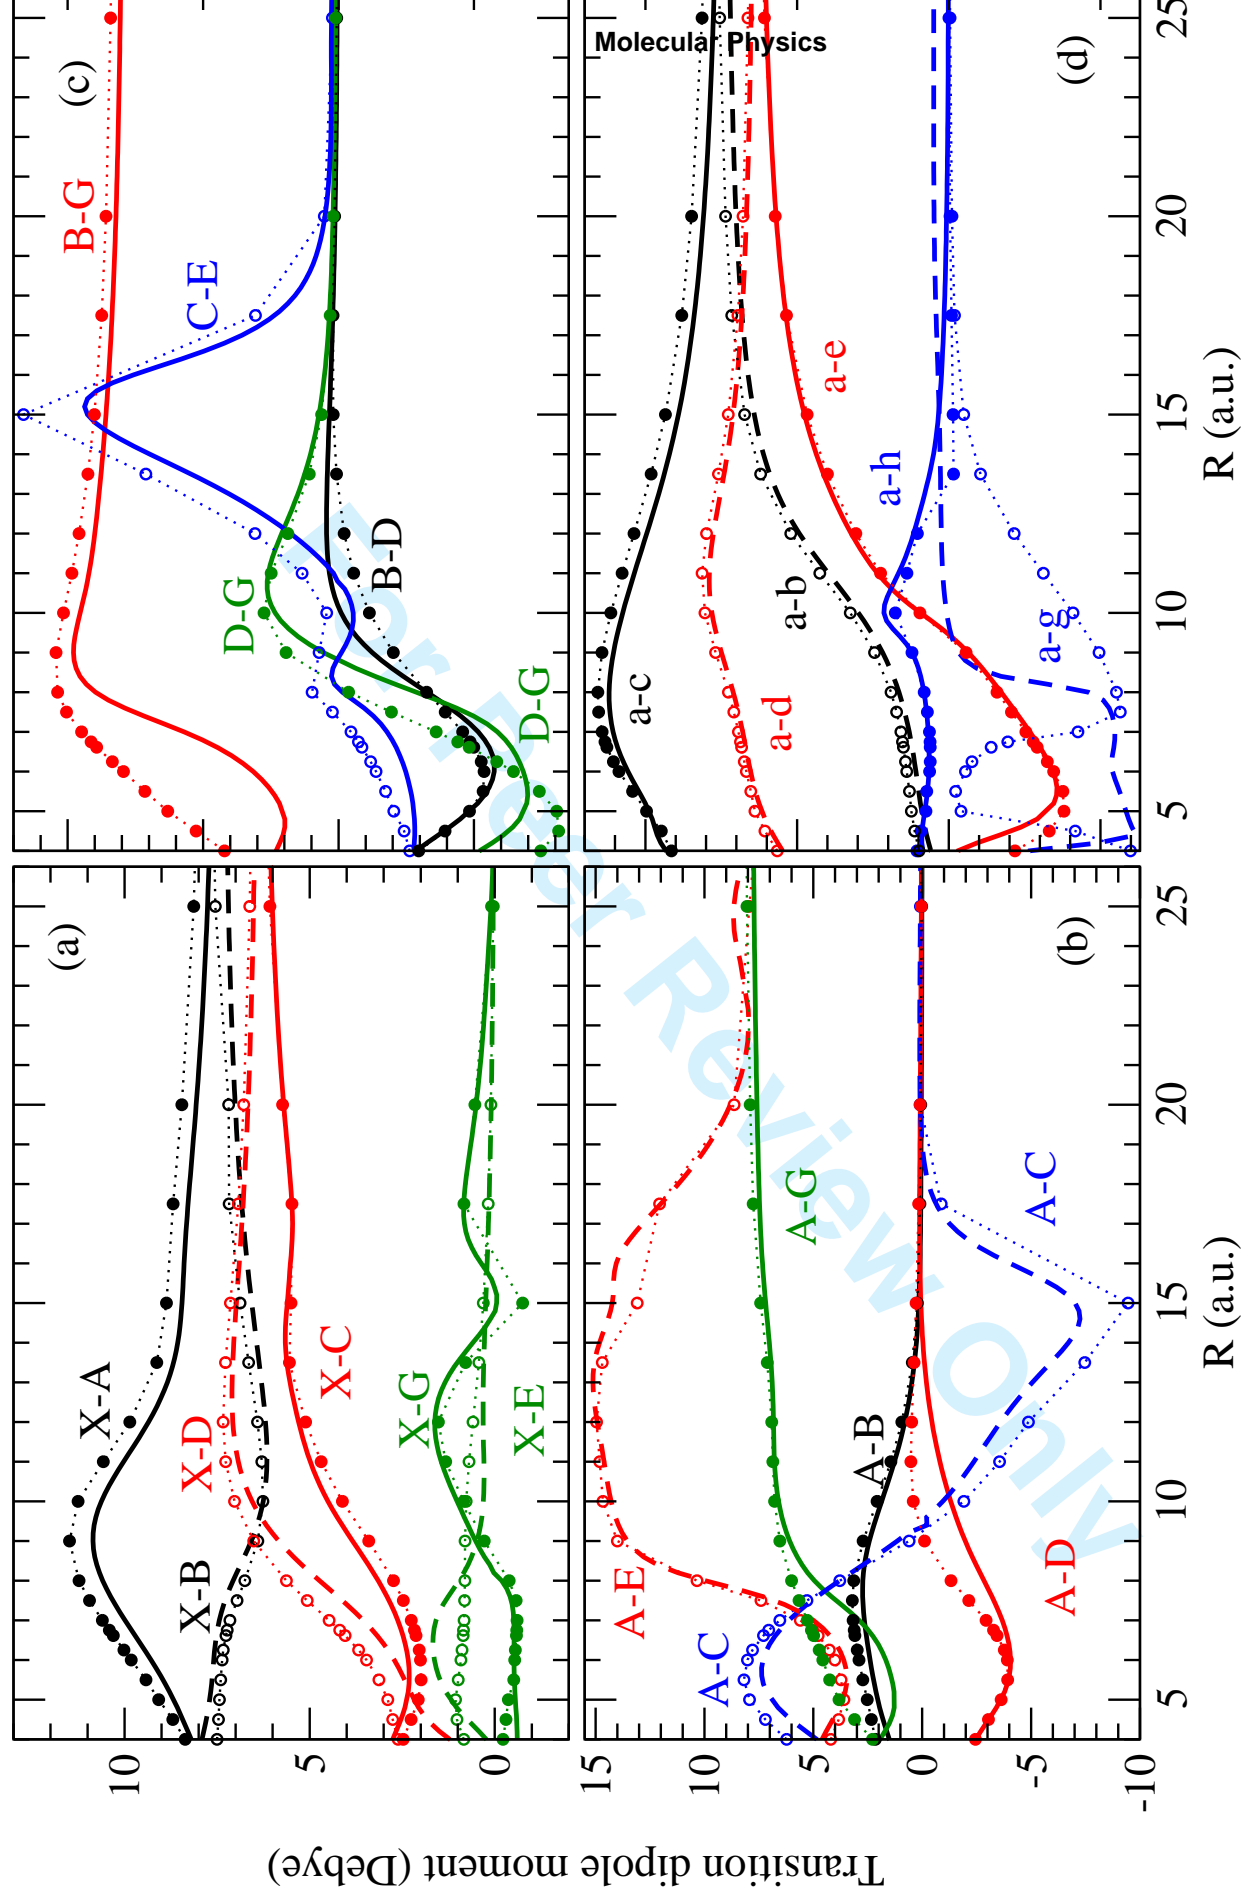

Figure 4. Present computed (with basis B) permanent dipole moments (full lines) compared to other theoretical values, for the NaK (panels a, b, c, d), NaRb (panel e), and NaCs (panel f). Full circles: ref. [56]; Stars: ref. [75] for NaK, and ref. [22] for NaRb; Triangles: ref. [57].